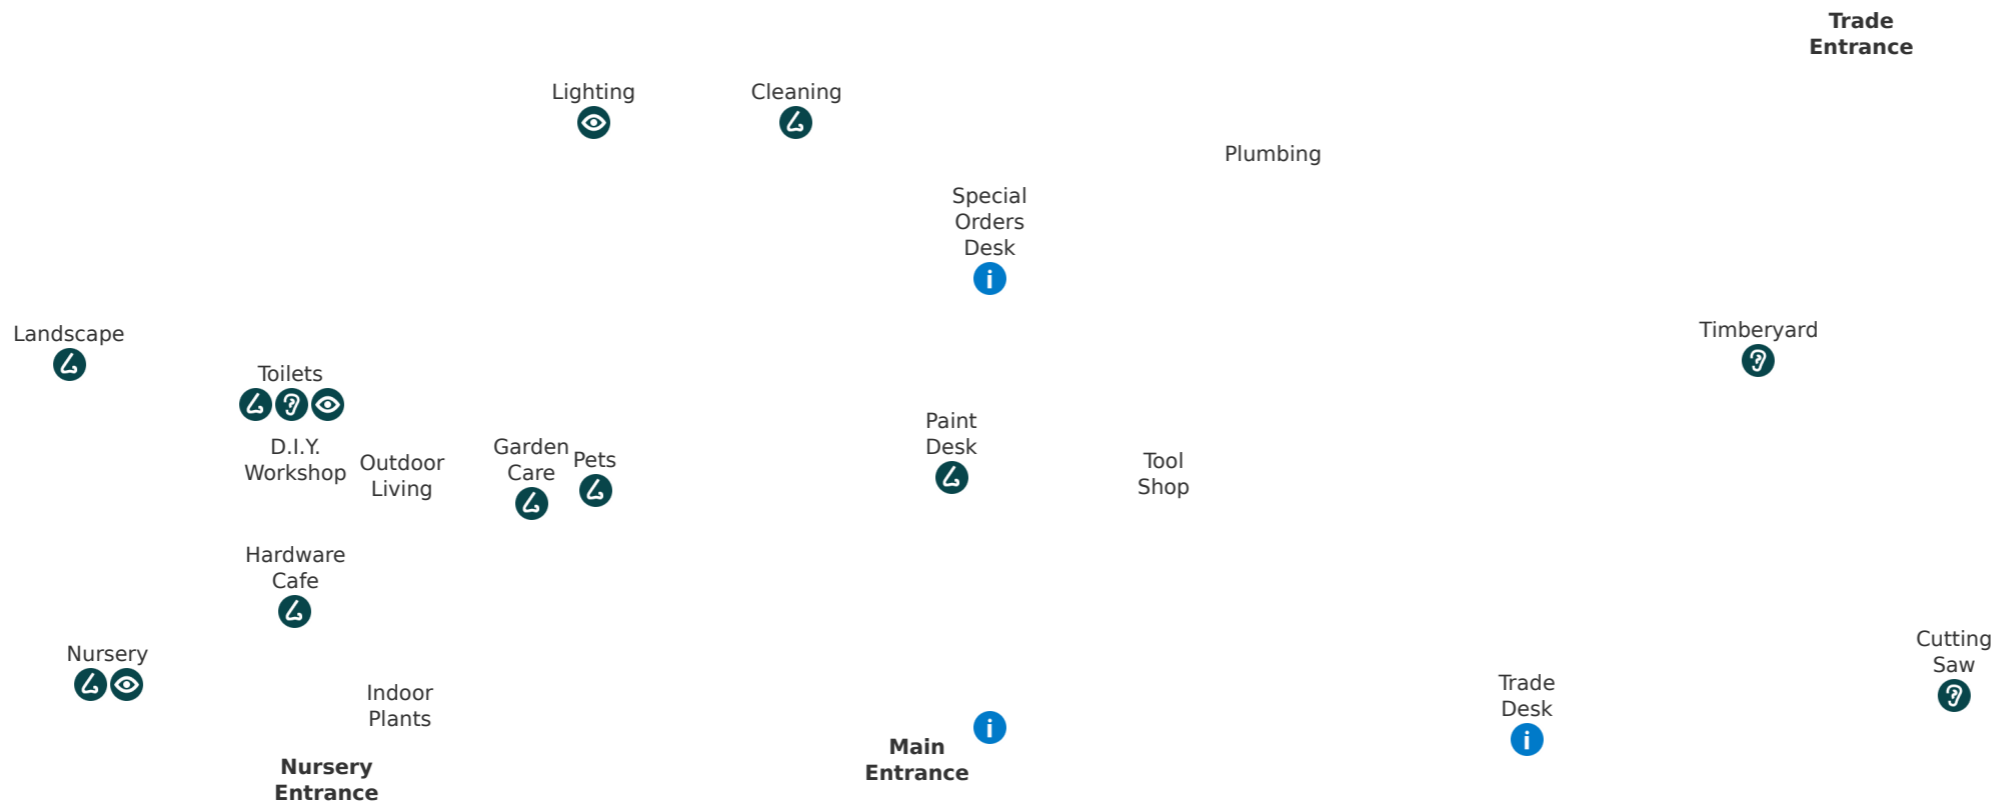

Key

-  Service areas
-  Brighter lights
-  Louder sounds
-  Stronger smells

Store Directory

Department	Aisle
BBQs	30 & 42-43
Bathroom	58
Building Supplies	5 & 68
Cleaning	51 & 68
Cutting Saw	Refer to map
D.I.Y. Workshop	Refer to map
Doors	65-68
Electrical	48 & 68
Flooring	53-55 & 68
Garage Organisation	50
Garden Care	28-29
Garden Decor	26 & 40
Garden Tools	24
Hardware & Fixings	8-11
Hardware Cafe	Refer to map
Indoor Plants	Refer to map
Indoor Timber	6-7
Kitchen & Laundry	56 & 68
Ladders	7
Landscape	Refer to map
Lighting	45-47
Nursery	Refer to map
Outdoor Living	30, 43-44 & 68
Paint	18-21
Paint Accessories	17-19
Paint Desk	Refer to map
Pets	27-28
Plumbing	57, 59-62 & 68
Power Garden	22-23
Special Orders Desk	Refer to map
Steel	63-64
Storage	49-50 & 68
Timberyard	Refer to map
Toilets	Refer to map
Tool Shop	12-16
Trade Desk	Refer to map
Watering	25-26
Window Furnishings	52 & 68