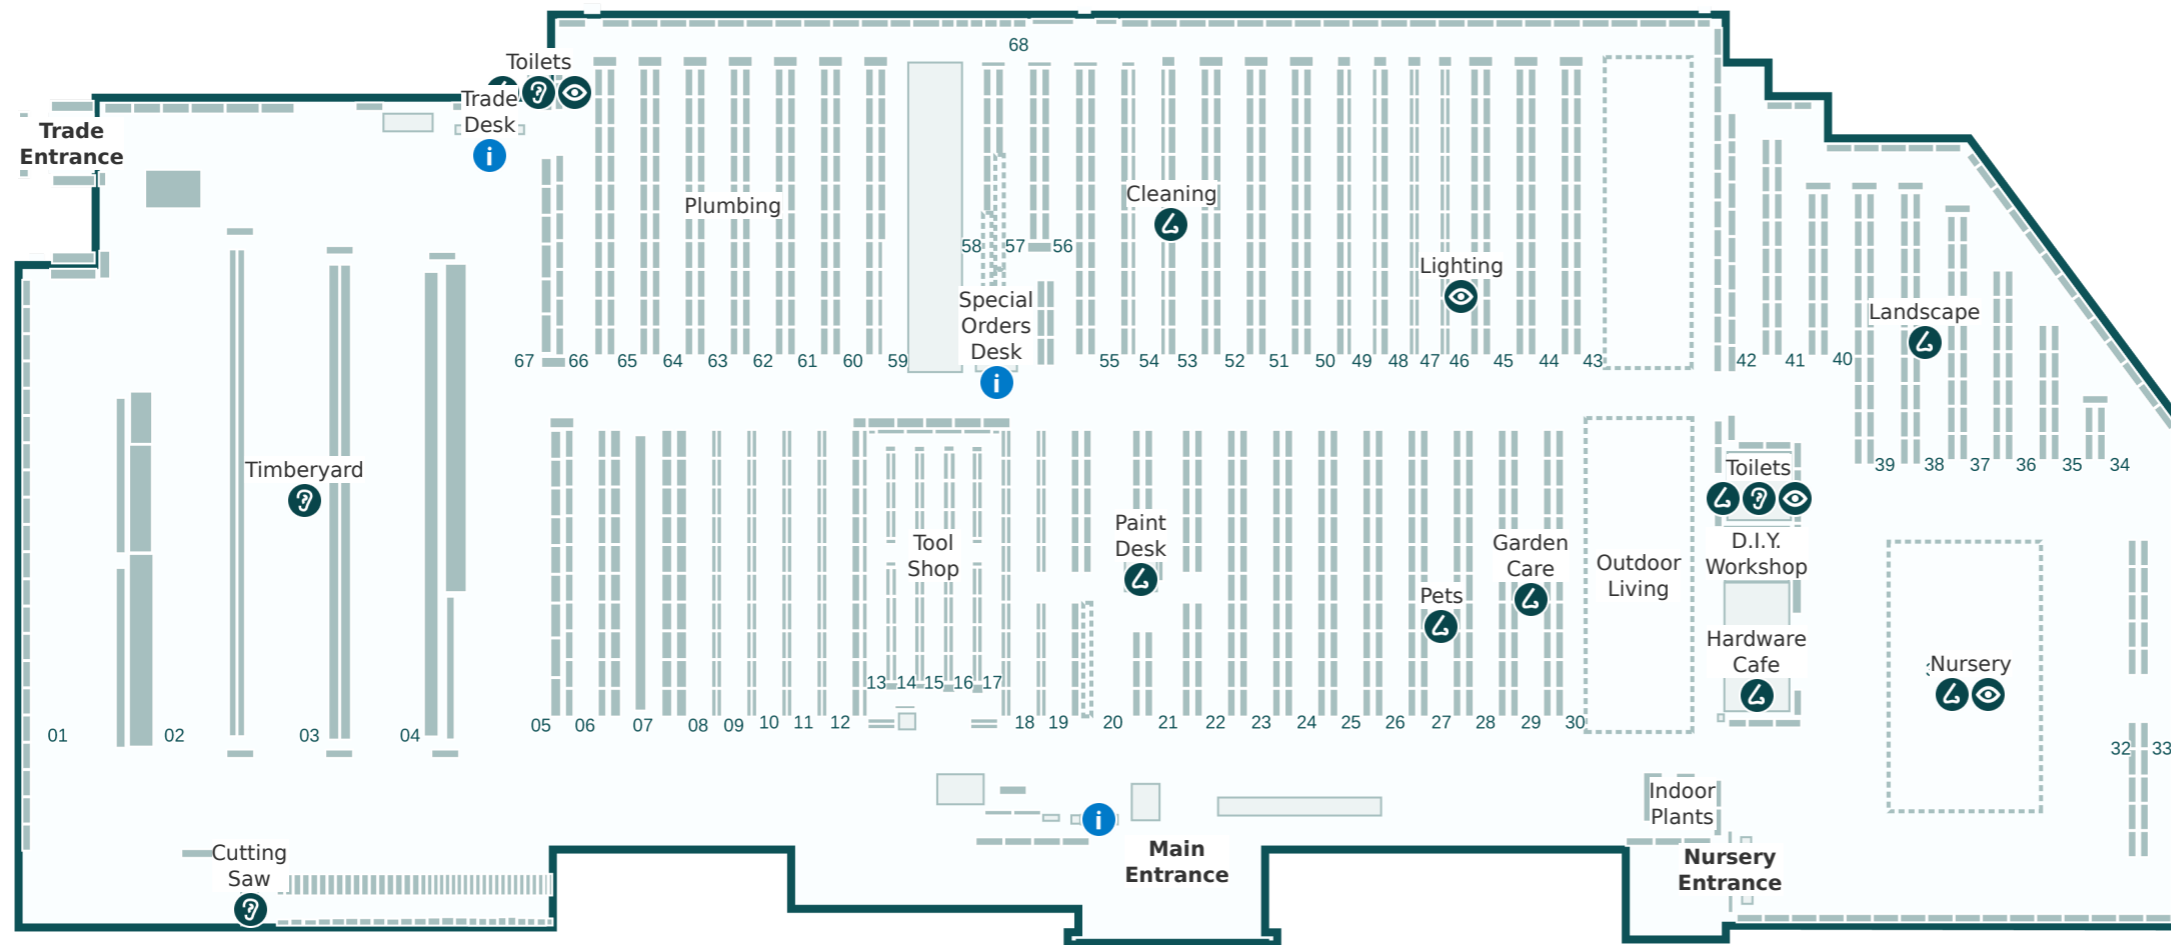

Key

- i Service areas
- 👁 Brighter lights
- ? Louder sounds
- 👂 Stronger smells

Store Directory

Department	Aisle
BBQs	43
Bathroom	59-62
Building Supplies	6, 8 & 64-65
Cleaning	53
Cutting Saw	Refer to map
D.I.Y. Workshop	Refer to map
Doors	66
Electrical	48-49
Flooring	55-57
Garage Organisation	51
Garden Care	25, 28-29 & 35-37
Garden Decor	32-33, 39 & 45
Garden Tools	25 & 38
Hardware & Fixings	8-12 & 25
Hardware Cafe	Refer to map
Indoor Plants	Refer to map
Indoor Timber	7-8
Kitchen & Laundry	58
Ladders	65
Landscape	Refer to map
Lighting	46-47
Nursery	Refer to map
Outdoor Living	30, 40 & 43-45
Paint	19-22
Paint Accessories	18-19 & 21
Paint Desk	Refer to map
Pets	27-28
Plumbing	62-63
Power Garden	23-24
Special Orders Desk	Refer to map
Steel	64-65
Storage	50 & 52
Timberyard	Refer to map
Toilets	Refer to map
Tool Shop	13-17
Trade Desk	Refer to map
Watering	26
Window Furnishings	54