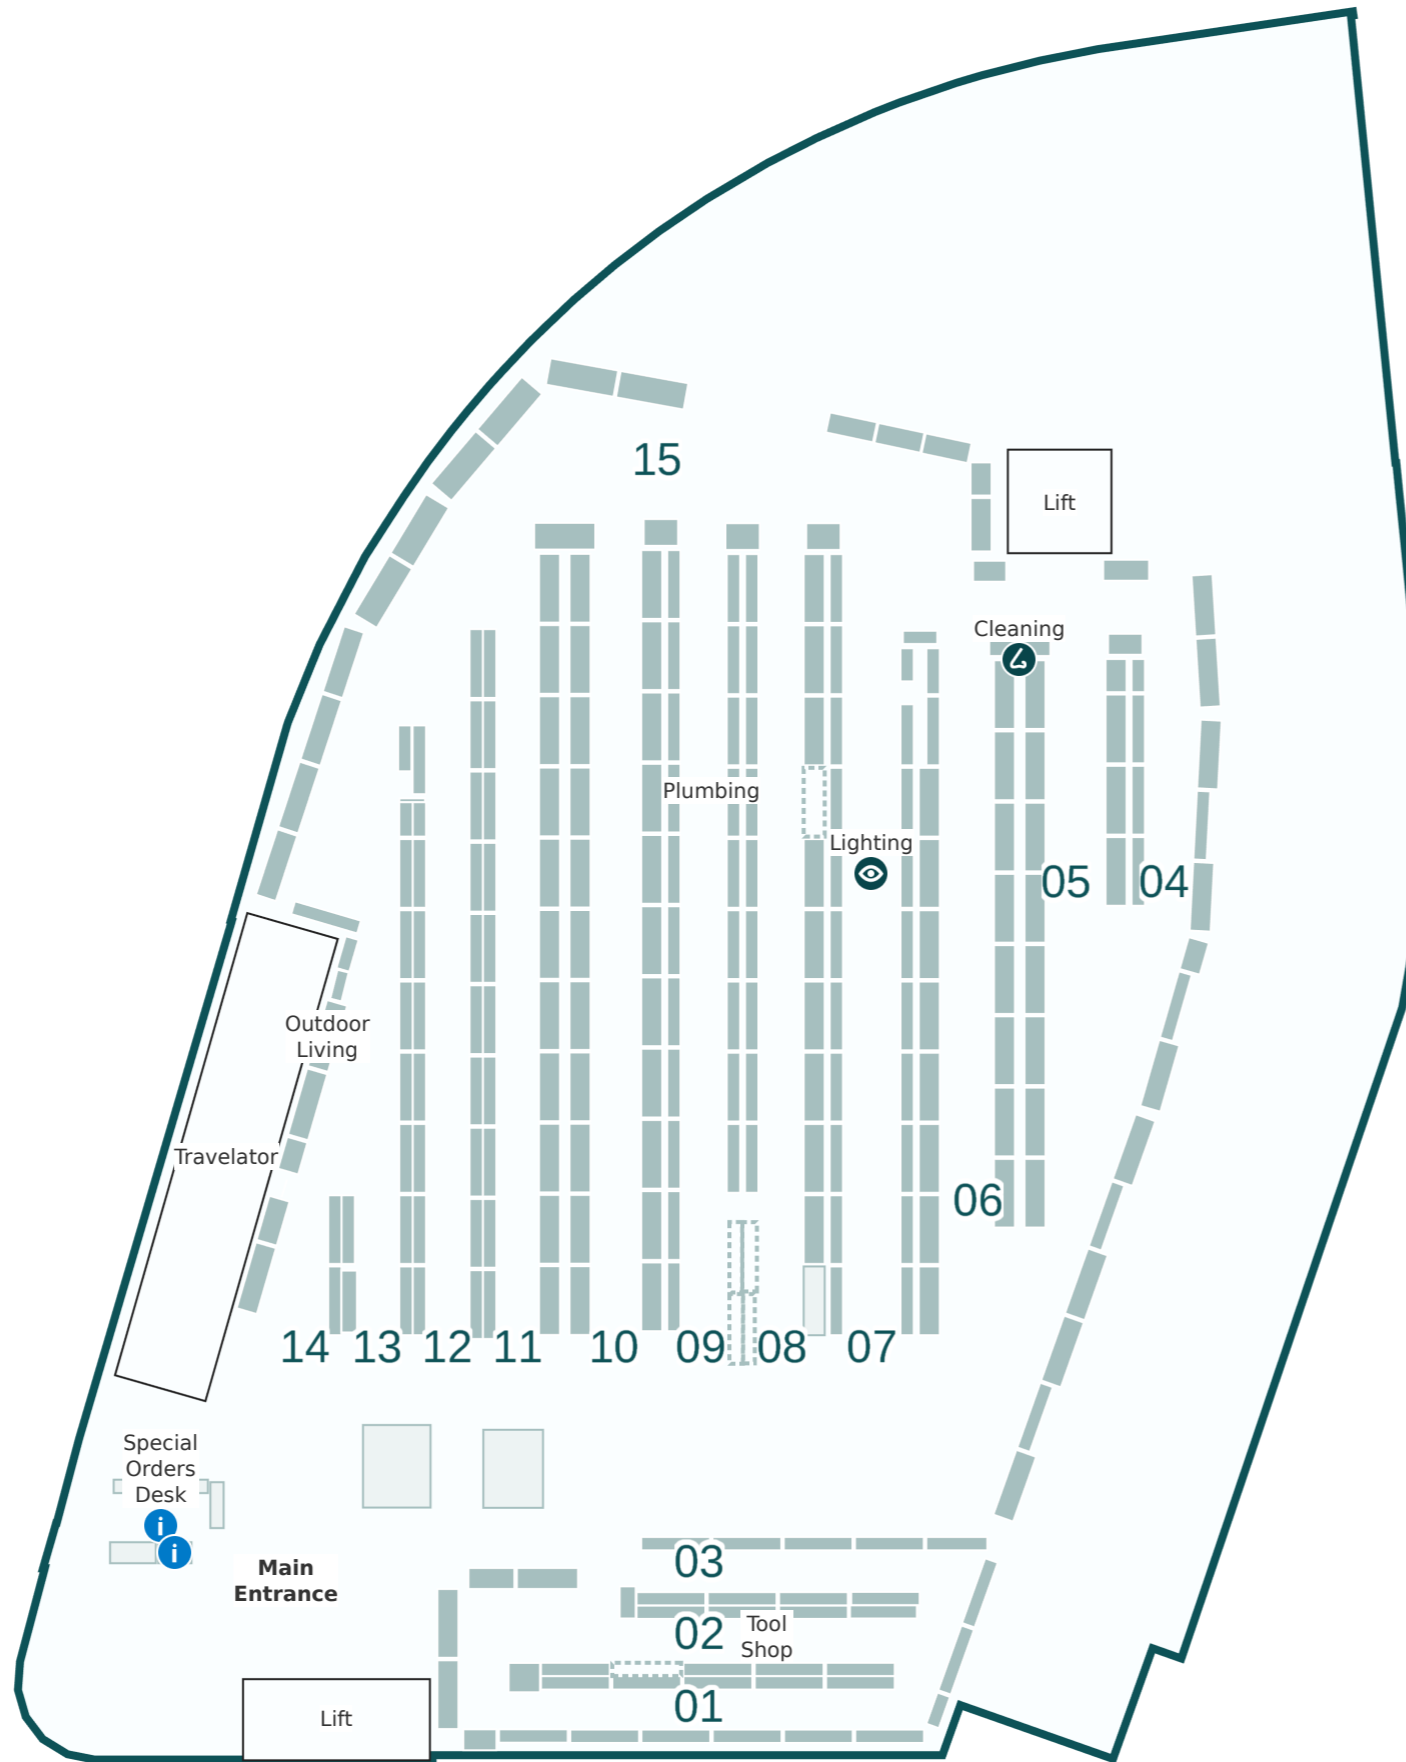

Level One

Rozelle

Map ID 7373-0005

Key

-  Service areas
-  Brighter lights
-  Louder sounds
-  Stronger smells

Store Directory

Department	Aisle
BBQs	25-26
Bathroom	8
Building Supplies	10-11 & 13-15
Cleaning	4-6 & 15
Doors	15
Electrical	7-10 & 15
Flooring	5
Garage Organisation	6
Garden Care	20-22, 24, 26 & 30
Garden Decor	22-25
Garden Tools	22
Hardware & Fixings	11-15
Indoor Plants	Refer to map - L2
Indoor Timber	15
Kitchen & Laundry	8
Ladders	11
Landscape	Refer to map - L2
Lighting	7
Nursery	Refer to map - L2
Outdoor Living	14
Paint	16-19
Paint Accessories	16-17 & 19-20
Paint Desk	Refer to map - L2
Pets	26 & 30-31
Plumbing	8-9 & 11
Power Garden	21
Special Orders Desk	Refer to map - L1
Steel	10
Storage	5-6, 12 & 14
Toilets	Refer to map - L2
Tool Shop	1-3
Watering	23-24
Window Furnishings	4 & 6

Find products faster with the Bunnings Product Finder App

Level Two

BUNNINGS

Rozelle

Map ID 7373-0005

Key

- Service areas
- Brighter lights
- Louder sounds
- Stronger smells

Store Directory

Department	Aisle
BBQs	25-26
Bathroom	8
Building Supplies	10-11 & 13-15
Cleaning	4-6 & 15
Doors	15
Electrical	7-10 & 15
Flooring	5
Garage Organisation	6
Garden Care	20-22, 24, 26 & 30
Garden Decor	22-25
Garden Tools	22
Hardware & Fixings	11-15
Indoor Plants	Refer to map - L2
Indoor Timber	15
Kitchen & Laundry	8
Ladders	11
Landscape	Refer to map - L2
Lighting	7
Nursery	Refer to map - L2
Outdoor Living	14
Paint	16-19
Paint Accessories	16-17 & 19-20
Paint Desk	Refer to map - L2
Pets	26 & 30-31
Plumbing	8-9 & 11
Power Garden	21
Special Orders Desk	Refer to map - L1
Steel	10
Storage	5-6, 12 & 14
Toilets	Refer to map - L2
Tool Shop	1-3
Watering	23-24
Window Furnishings	4 & 6