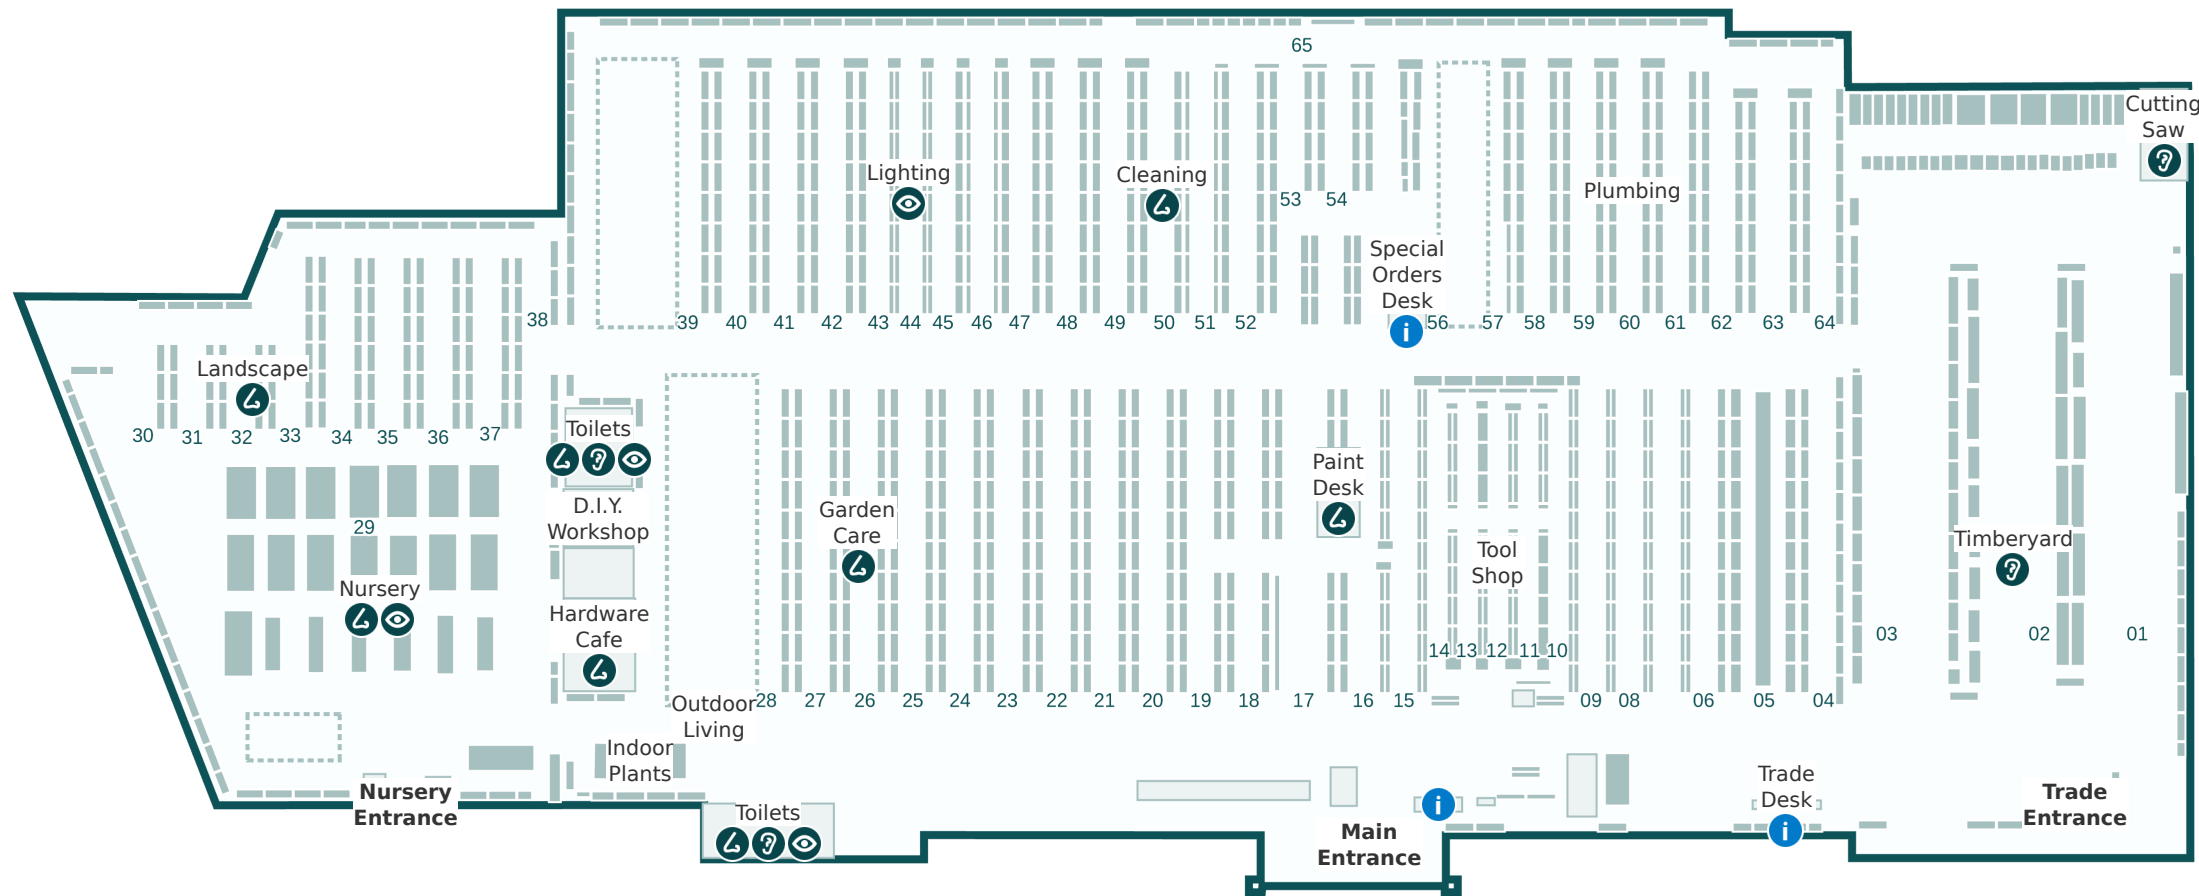

Key

- i Service areas
- ? Louder sounds
- 👁 Brighter lights
- 👂 Stronger smells

Store Directory

Department	Aisle
BBQs	39
Bathroom	57-59
Building Supplies	1 & 4
Cleaning	49-50
Cutting Saw	Refer to map
D.I.Y. Workshop	Refer to map
Doors	63-64
Electrical	44-46
Flooring	52-55
Garage Organisation	47
Garden Care	26-27 & 34-36
Garden Decor	25 & 28
Garden Tools	21-22
Hardware & Fixings	6-9 & 21-22
Hardware Cafe	Refer to map
Indoor Plants	Refer to map
Indoor Timber	5
Kitchen & Laundry	56 & 61
Ladders	6
Landscape	Refer to map
Lighting	43-46
Nursery	Refer to map
Outdoor Living	6, 24, 27-28, 37-38 & 40
Paint	16-19
Paint Accessories	15-16
Paint Desk	Refer to map
Plumbing	60-61
Power Garden	20
Special Orders Desk	Refer to map
Steel	62-63
Storage	48-49
Timberyard	Refer to map
Toilets	Refer to map
Tool Shop	10-14
Trade Desk	Refer to map
Watering	23
Window Furnishings	51