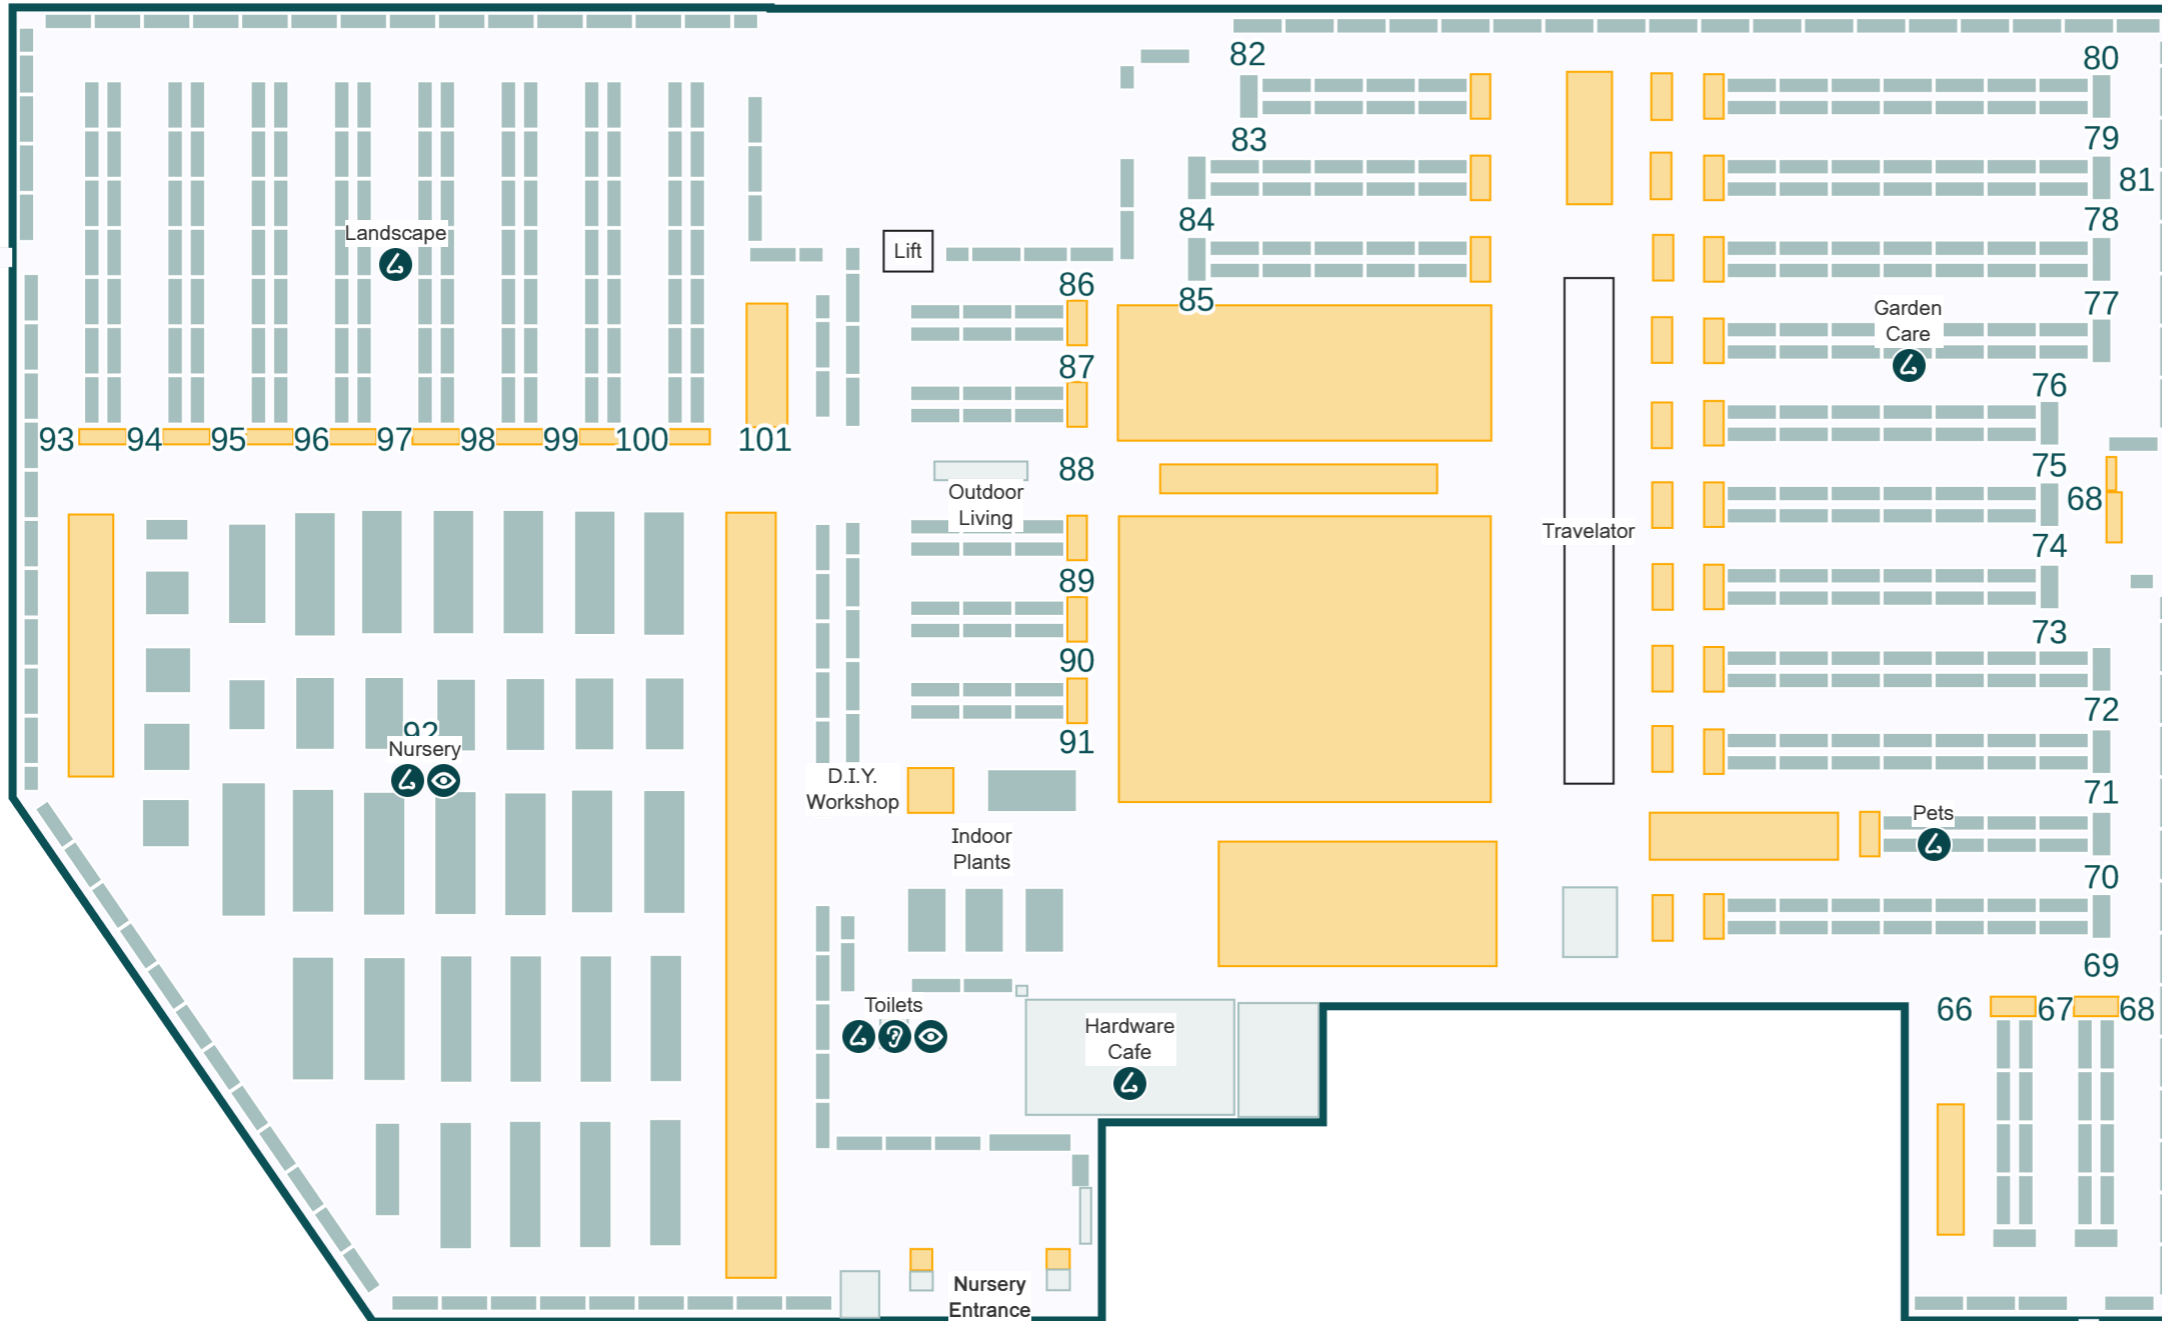

Find product faster with the Bunnings App

Key

-  Service areas
-  Louder sounds
-  On request
-  Brighter lights
-  Stronger smells

Store Directory

Department	Aisle
Automotive	60
BBQs	84-85
Bathroom	50-55 & 64
Building Supplies	6, 8-10 & 63
Cleaning	31-33
Cutting Saw	Refer to map - G
D.I.Y. Workshop	Refer to map - L2
Doors	6-7
Electrical	38-41 & 65
Flooring	44-45 & 65
Garage Organisation	35-37 & 61
Garden Care	76-77 & 81
Garden Decor	82-83
Garden Tools	68, 73, 78 & 81
Hardware & Fixings	14-18, 59 & 64
Hardware Cafe	Refer to map - L2
Indoor Plants	Refer to map - L2
Indoor Timber	10-13
Kitchen & Laundry	47-50, 56 & 64-65
Ladders	62
Landscape	Refer to map - L2
Lighting	41-43
Nursery	Refer to map - L2
Outdoor Living	66, 68 & 86-89
Paint	27-30
Paint Accessories	25-26 & 29
Paint Desk	Refer to map - L1
Pets	69-71
Plumbing	57-58
Power Garden	79-81
Special Orders Desk	Refer to map - L1
Steel	5
Storage	34
Timberyard	Refer to map - G
Toilets	Refer to map - G, L2
Tool Shop	19-24
Trade Desk	Refer to map - G
Watering	74-75
Window Furnishings	38