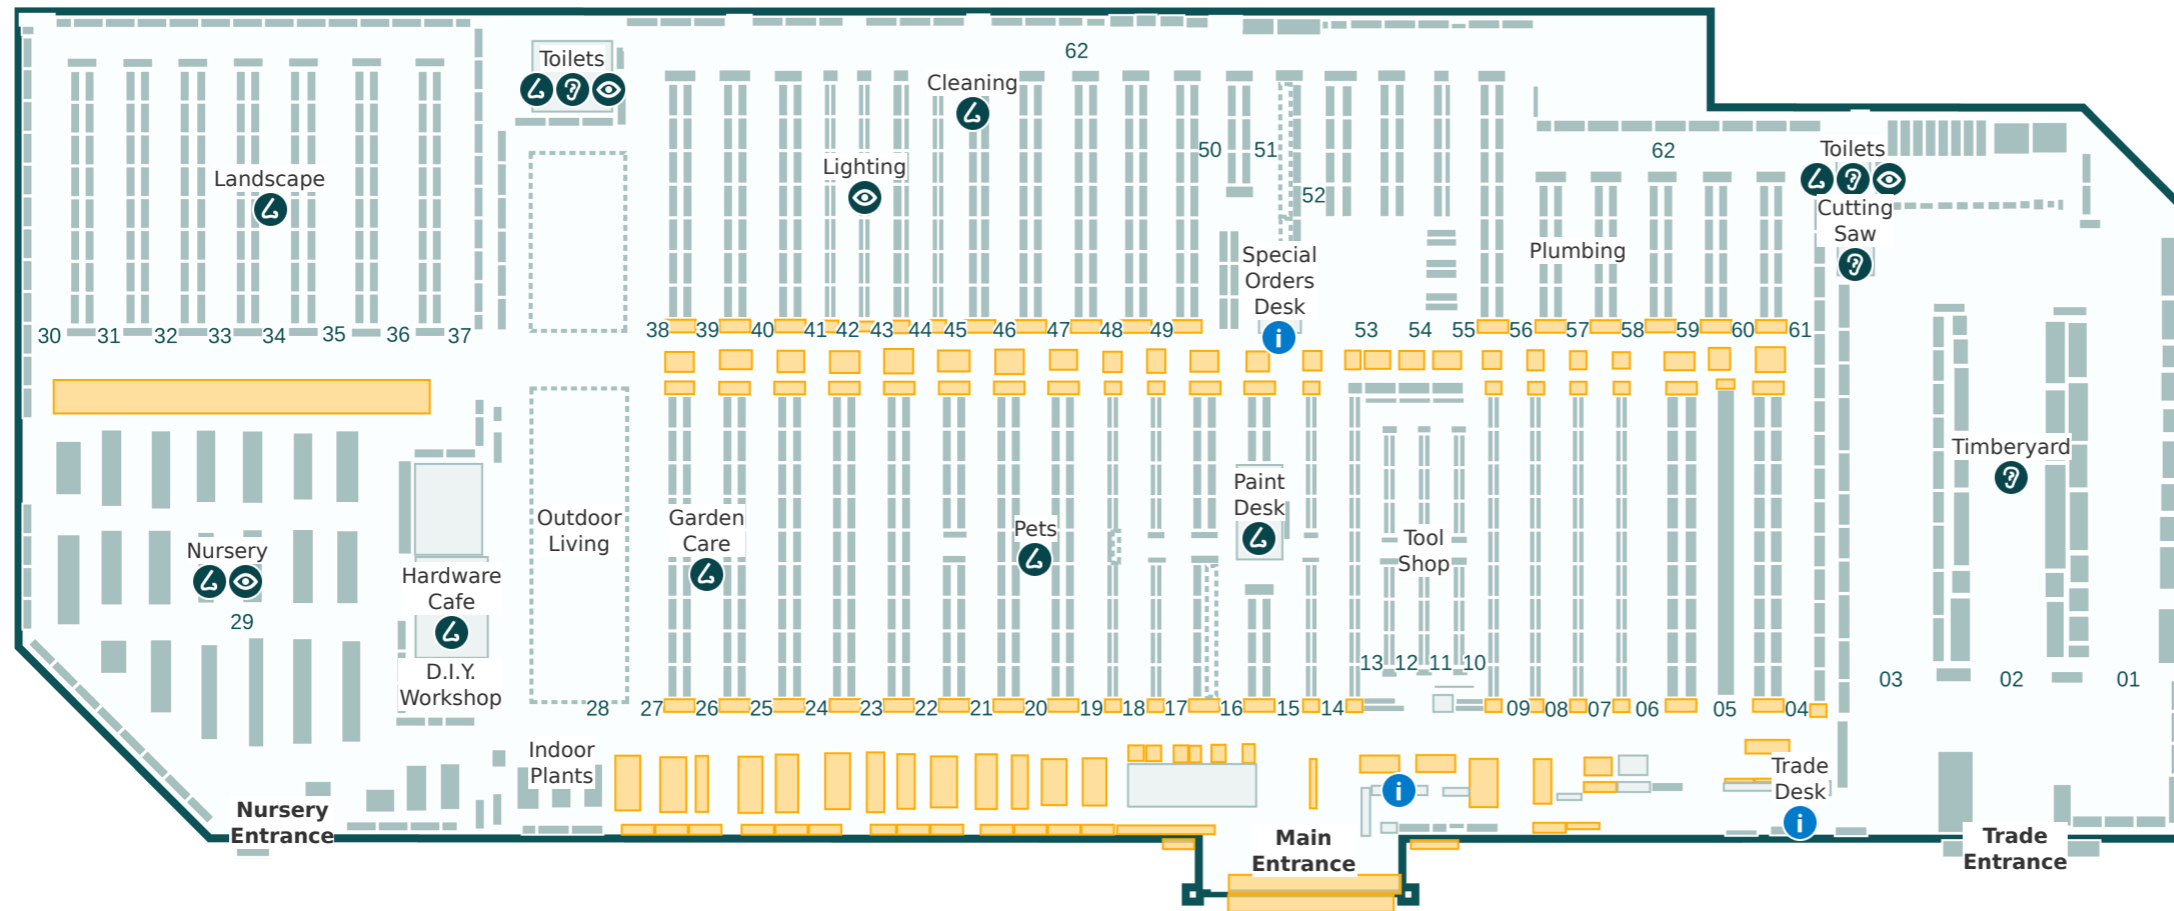

Key

- i Service areas
- ? Louder sounds
- 👁 Brighter lights
- 👂 Stronger smells

Store Directory

Department	Aisle
BBQs	38
Bathroom	53-55
Building Supplies	4 & 62
Cleaning	45-46 & 62
Cutting Saw	Refer to map
D.I.Y. Workshop	Refer to map
Doors	60-61
Electrical	44 & 62
Flooring	49-51 & 62
Garage Organisation	19 & 48
Garden Care	23 & 26
Garden Decor	25
Hardware & Fixings	6-9 & 58
Hardware Cafe	Refer to map
Indoor Plants	Refer to map
Indoor Timber	5
Kitchen & Laundry	52, 54 & 62
Ladders	59
Landscape	Refer to map
Lighting	41-43
Nursery	Refer to map
Outdoor Living	27, 38-40 & 62
Paint	16-18
Paint Accessories	14-15
Paint Desk	Refer to map
Pets	20
Plumbing	56-57 & 62
Power Garden	21-22
Special Orders Desk	Refer to map
Steel	61
Storage	46-47 & 62
Timberyard	Refer to map
Toilets	Refer to map
Tool Shop	10-13
Trade Desk	Refer to map
Watering	24
Window Furnishings	45 & 62