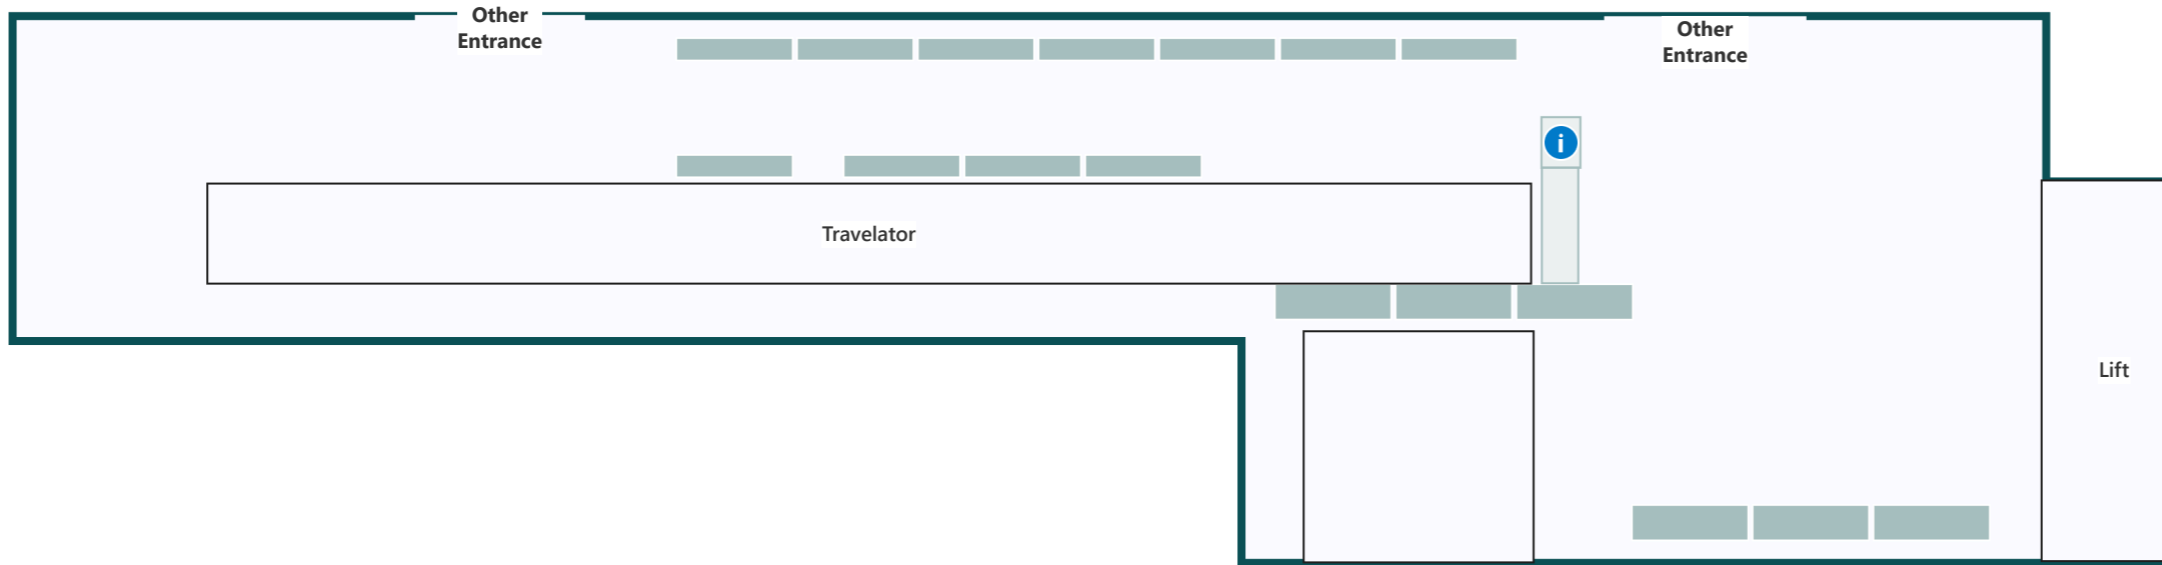

Key

-  Service areas
-  Louder sounds
-  On request
-  Brighter lights
-  Stronger smells

Store Directory

Department	Aisle
Automotive	60
BBQs	40
Bathroom	55
Building Supplies	6
Cleaning	49
Cutting Saw	Refer to map - L1
Doors	Refer to map - L1
Electrical	42
Flooring	52
Garage Organisation	47
Garden Care	27
Garden Decor	Refer to map - L1
Garden Tools	26
Hardware & Fixings	10
Hardware Cafe	Refer to map - L1
Indoor Plants	Refer to map - L1
Indoor Timber	7
Kitchen & Laundry	55
Ladders	61
Landscape	Refer to map - L1
Lighting	43
Nursery	Refer to map - L1
Outdoor Living	29
Paint	20
Paint Accessories	18
Paint Desk	Refer to map - L1
Pets	28
Plumbing	60
Power Garden	23-24
Special Orders Desk	Refer to map - L1
Steel	62
Storage	46
Timberyard	Refer to map - L1
Toilets	Refer to map - L1
Tool Shop	15
Trade Desk	Refer to map - L1
Watering	25
Window Furnishings	11

Find product faster with the Bunnings App

Level One

BUNNINGS Oxley

Map ID 8109-0001

Key

-  Service areas
-  Louder sounds
-  On request
-  Brighter lights
-  Stronger smells

Store Directory

Department	Aisle
Automotive	60
BBQs	40
Bathroom	55
Building Supplies	6
Cleaning	49
Cutting Saw	Refer to map - L1
Doors	Refer to map - L1
Electrical	42
Flooring	52
Garage Organisation	47
Garden Care	27
Garden Decor	Refer to map - L1
Garden Tools	26
Hardware & Fixings	10
Hardware Cafe	Refer to map - L1
Indoor Plants	Refer to map - L1
Indoor Timber	7
Kitchen & Laundry	55
Ladders	61
Landscape	Refer to map - L1
Lighting	43
Nursery	Refer to map - L1
Outdoor Living	29
Paint	20
Paint Accessories	18
Paint Desk	Refer to map - L1
Pets	28
Plumbing	60
Power Garden	23-24
Special Orders Desk	Refer to map - L1
Steel	62
Storage	46
Timberyard	Refer to map - L1
Toilets	Refer to map - L1
Tool Shop	15
Trade Desk	Refer to map - L1
Watering	25
Window Furnishings	11