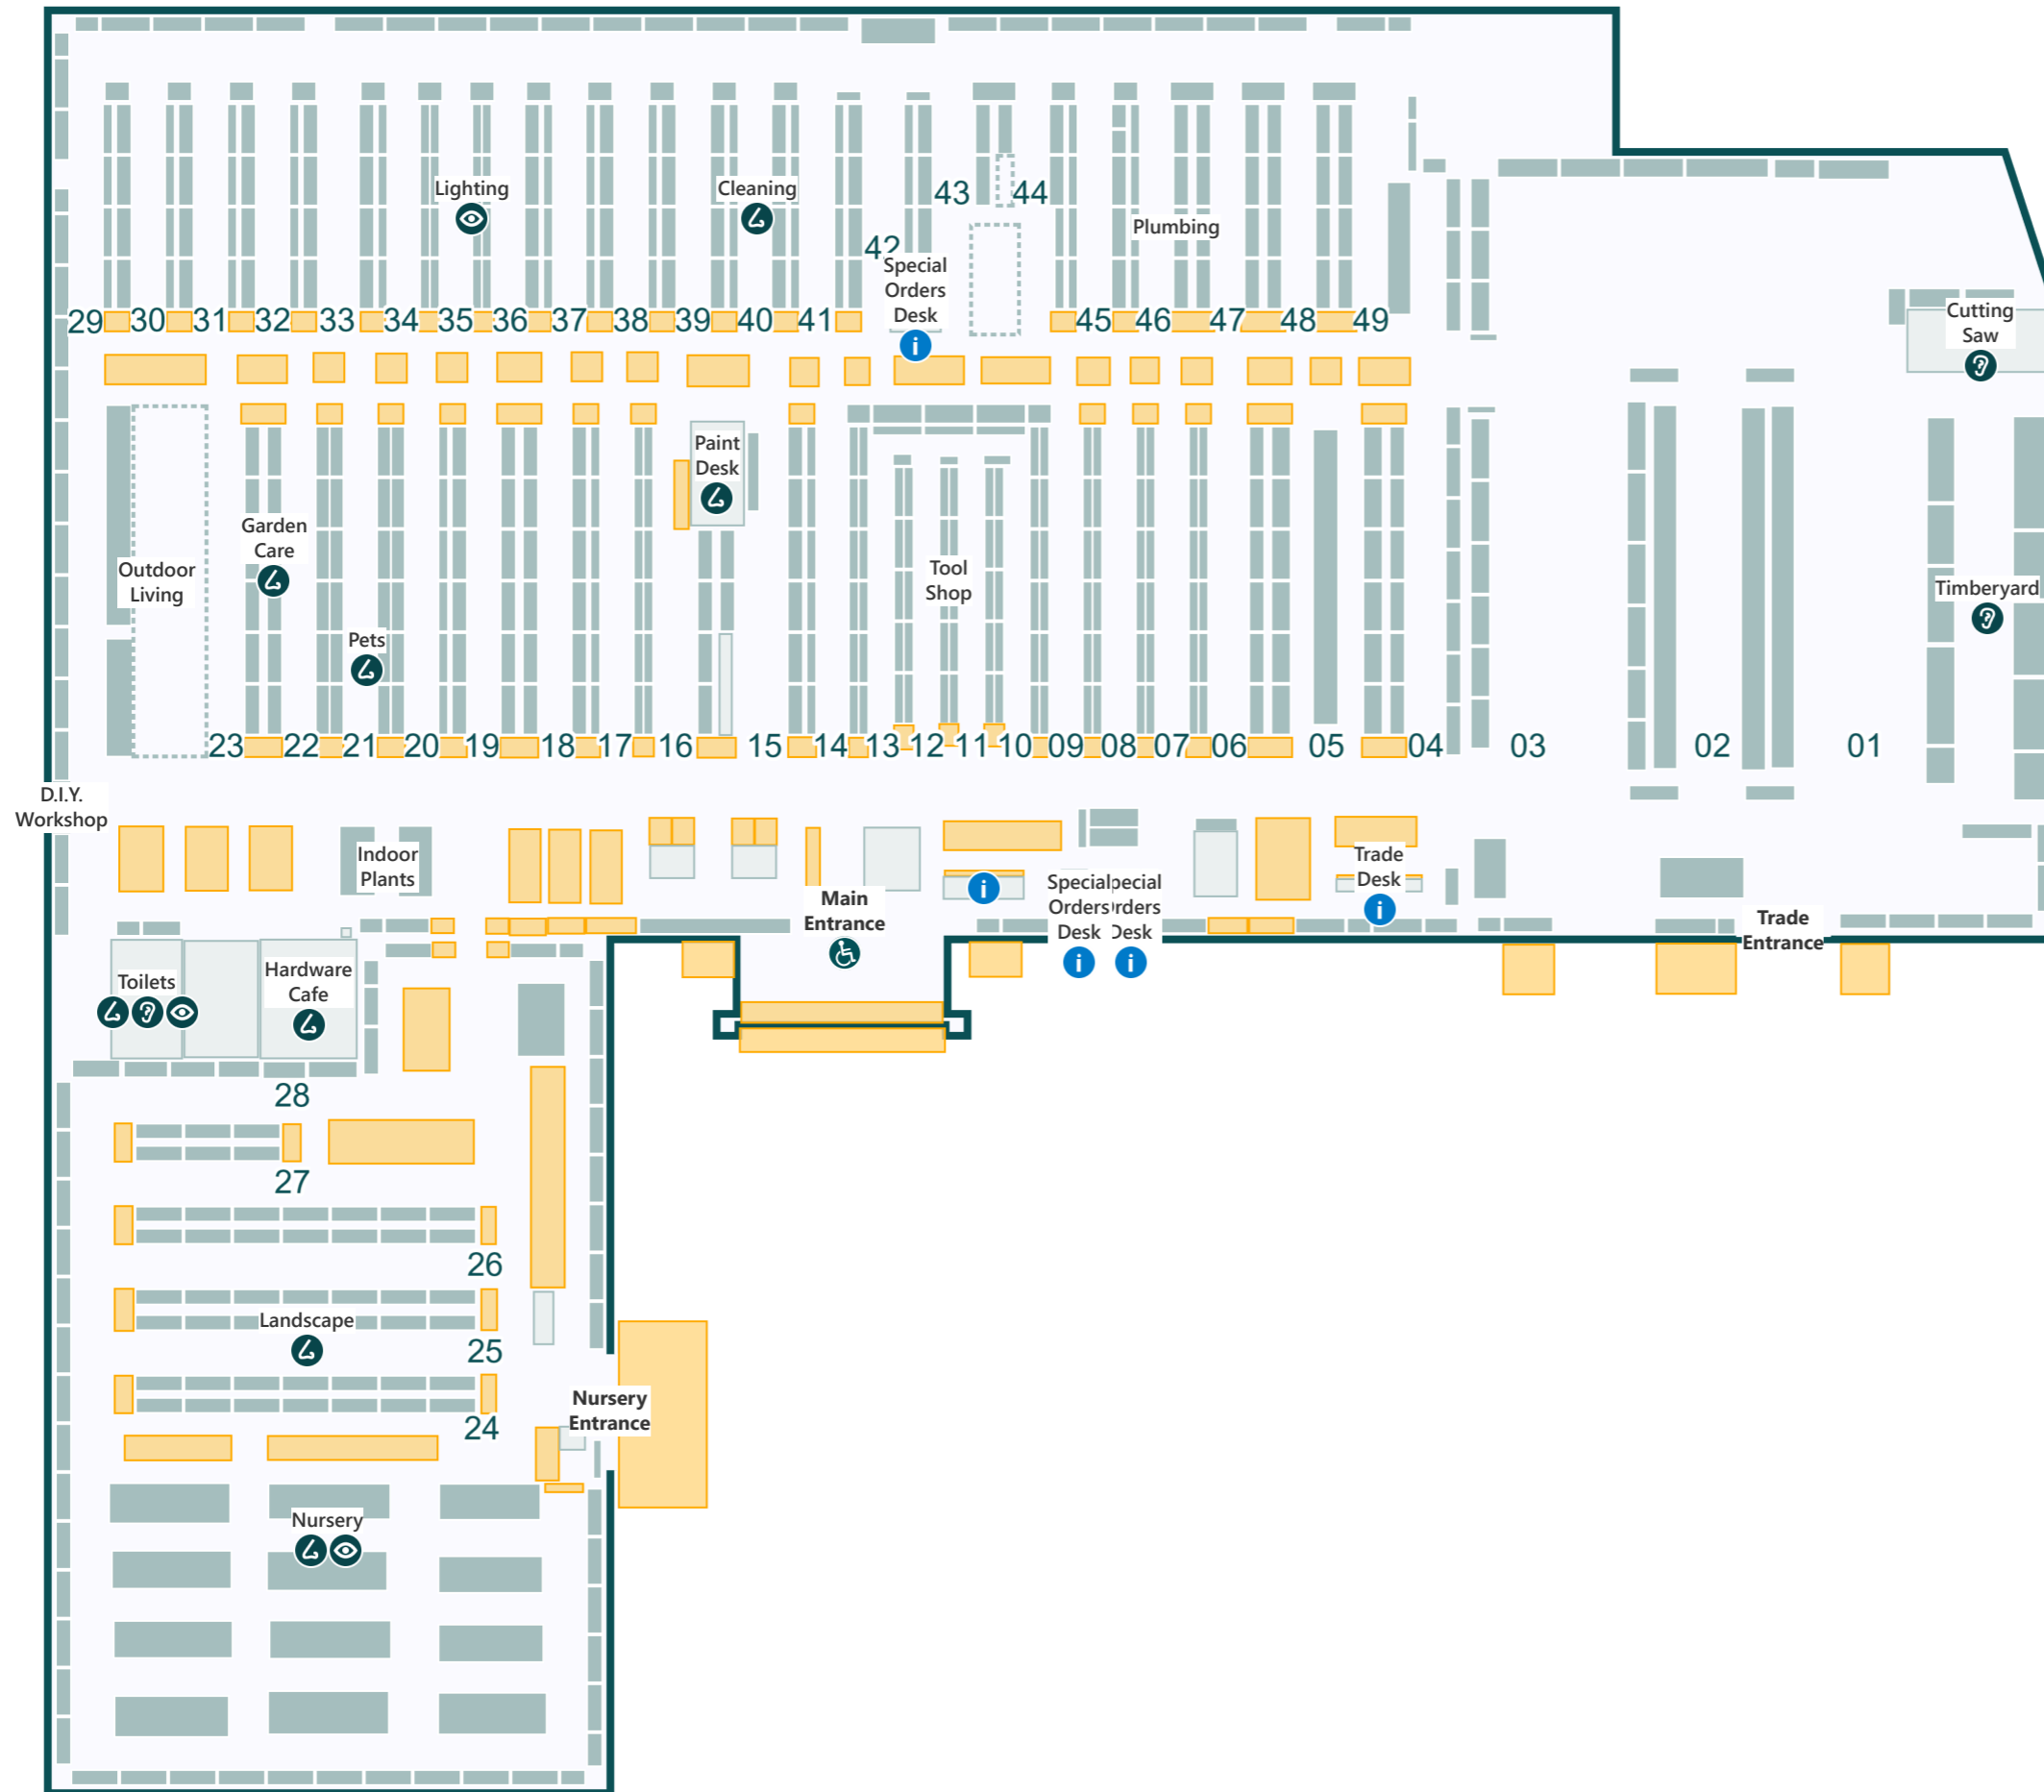

**Key**

- i Service areas
- ? Louder sounds
- ♿ On request
- 👁 Brighter lights
- 👃 Stronger smells

**Store Directory**

Department	Aisle
BBQs	29
Bathroom	45
Building Supplies	4 & 47
Cleaning	40
Cutting Saw	Refer to map
D.I.Y. Workshop	Refer to map
Doors	49
Electrical	23 & 37
Flooring	41-42
Garage Organisation	39
Garden Care	21-22
Garden Decor	31-32
Garden Tools	19
Hardware & Fixings	6-9
Hardware Cafe	Refer to map
Indoor Plants	Refer to map
Indoor Timber	5
Kitchen & Laundry	39, 41 & 43-44
Ladders	6
Landscape	Refer to map
Lighting	34-36
Nursery	Refer to map
Outdoor Living	23, 27-31 & 33
Paint	15-17
Paint Accessories	14
Paint Desk	Refer to map
Pets	21
Plumbing	46-47
Power Garden	18
Special Orders Desk	Refer to map
Steel	48
Storage	38
Timberyard	Refer to map
Toilets	Refer to map
Tool Shop	3 & 10-13
Trade Desk	Refer to map
Watering	20-21
Window Furnishings	41