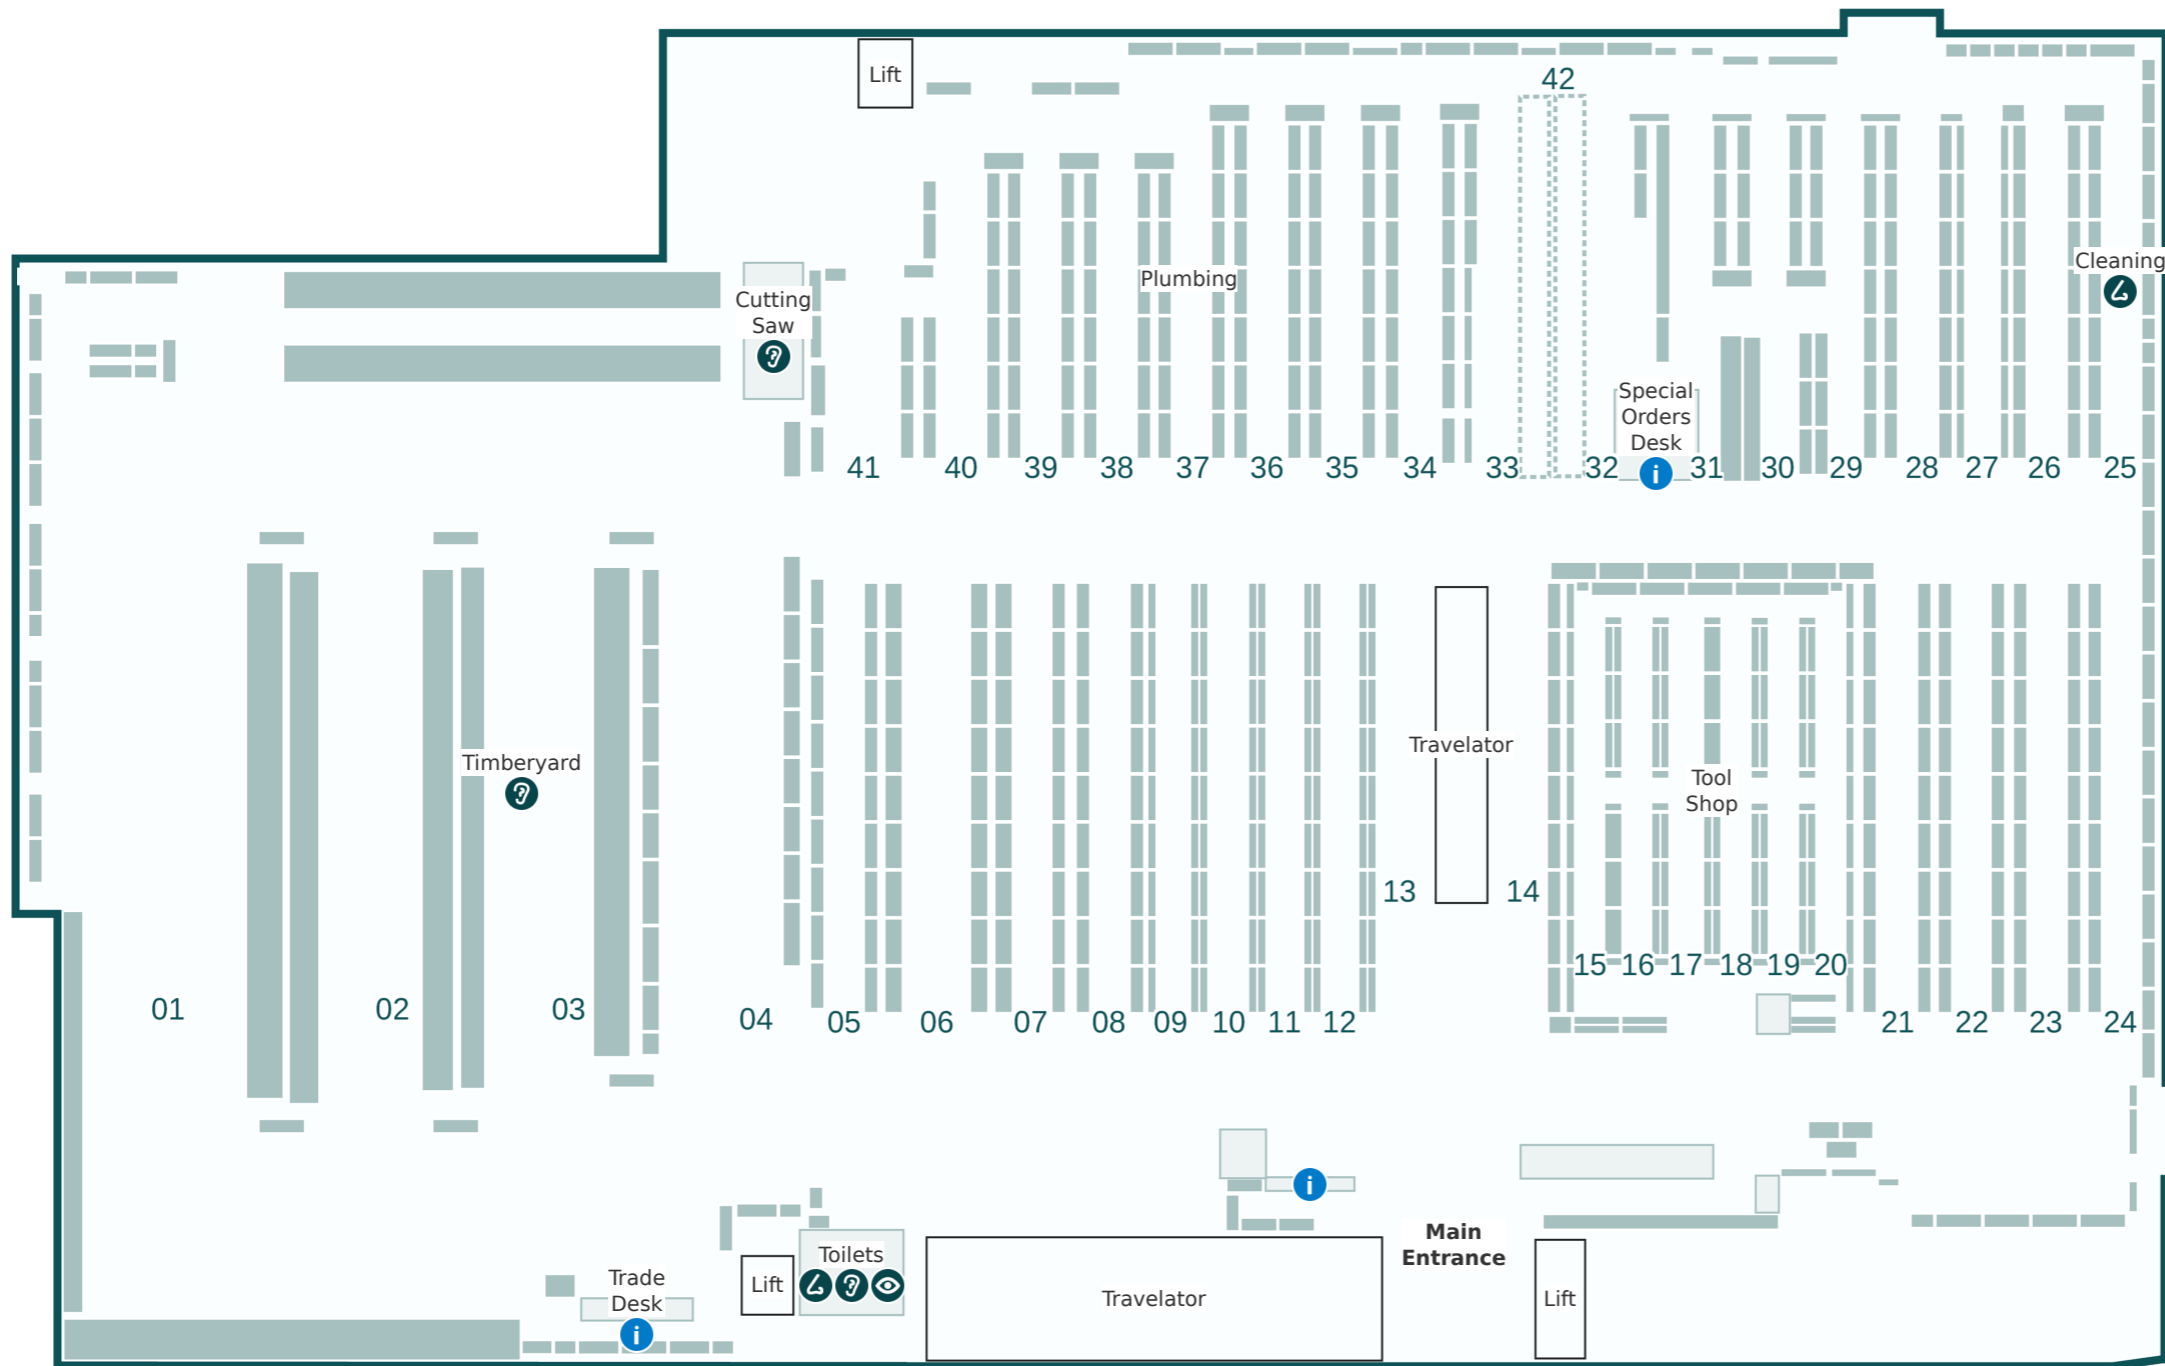

# Level 1

**BUNNINGS**

**Newstead**

Map ID 8161-0012

## Store Directory

Department	Aisle
BBQs	64
Bathroom	33-35
Building Supplies	5, 8 & 39
Cleaning	25-26 & 42
Cutting Saw	Refer to map - L1
D.I.Y. Workshop	Refer to map - L2
Doors	40-41
Electrical	43 & 47
Flooring	28-31 & 42
Garage Organisation	21-22
Garden Care	61-62
Garden Decor	65, 68-69 & 75
Garden Tools	56
Hardware & Fixings	9-13
Hardware Cafe	Refer to map - L2
Indoor Plants	Refer to map - L2
Indoor Timber	6-7
Kitchen & Laundry	32, 36 & 42
Ladders	7
Landscape	Refer to map - L2
Lighting	44-46
Nursery	Refer to map - L2
Outdoor Living	63 & 65-67
Paint	48-52
Paint Accessories	52-53
Paint Desk	Refer to map - L2
Pets	59-60
Plumbing	37-38 & 42
Power Garden	54-55
Special Orders Desk	Refer to map - L1
Steel	8
Storage	22-24
Timberyard	Refer to map - L1
Toilets	Refer to map - L1, L2
Tool Shop	15-20
Trade Desk	Refer to map - L1
Watering	57-58
Window Furnishings	27

Find products faster with the Bunnings Product Finder App

**Key**

-  Service areas
-  Brighter lights
-  Louder sounds
-  Stronger smells

**Store Directory**

Department	Aisle
BBQs	64
Bathroom	33-35
Building Supplies	5, 8 & 39
Cleaning	25-26 & 42
Cutting Saw	Refer to map - L1
D.I.Y. Workshop	Refer to map - L2
Doors	40-41
Electrical	43 & 47
Flooring	28-31 & 42
Garage Organisation	21-22
Garden Care	61-62
Garden Decor	65, 68-69 & 75
Garden Tools	56
Hardware & Fixings	9-13
Hardware Cafe	Refer to map - L2
Indoor Plants	Refer to map - L2
Indoor Timber	6-7
Kitchen & Laundry	32, 36 & 42
Ladders	7
Landscape	Refer to map - L2
Lighting	44-46
Nursery	Refer to map - L2
Outdoor Living	63 & 65-67
Paint	48-52
Paint Accessories	52-53
Paint Desk	Refer to map - L2
Pets	59-60
Plumbing	37-38 & 42
Power Garden	54-55
Special Orders Desk	Refer to map - L1
Steel	8
Storage	22-24
Timberyard	Refer to map - L1
Toilets	Refer to map - L1, L2
Tool Shop	15-20
Trade Desk	Refer to map - L1
Watering	57-58
Window Furnishings	27