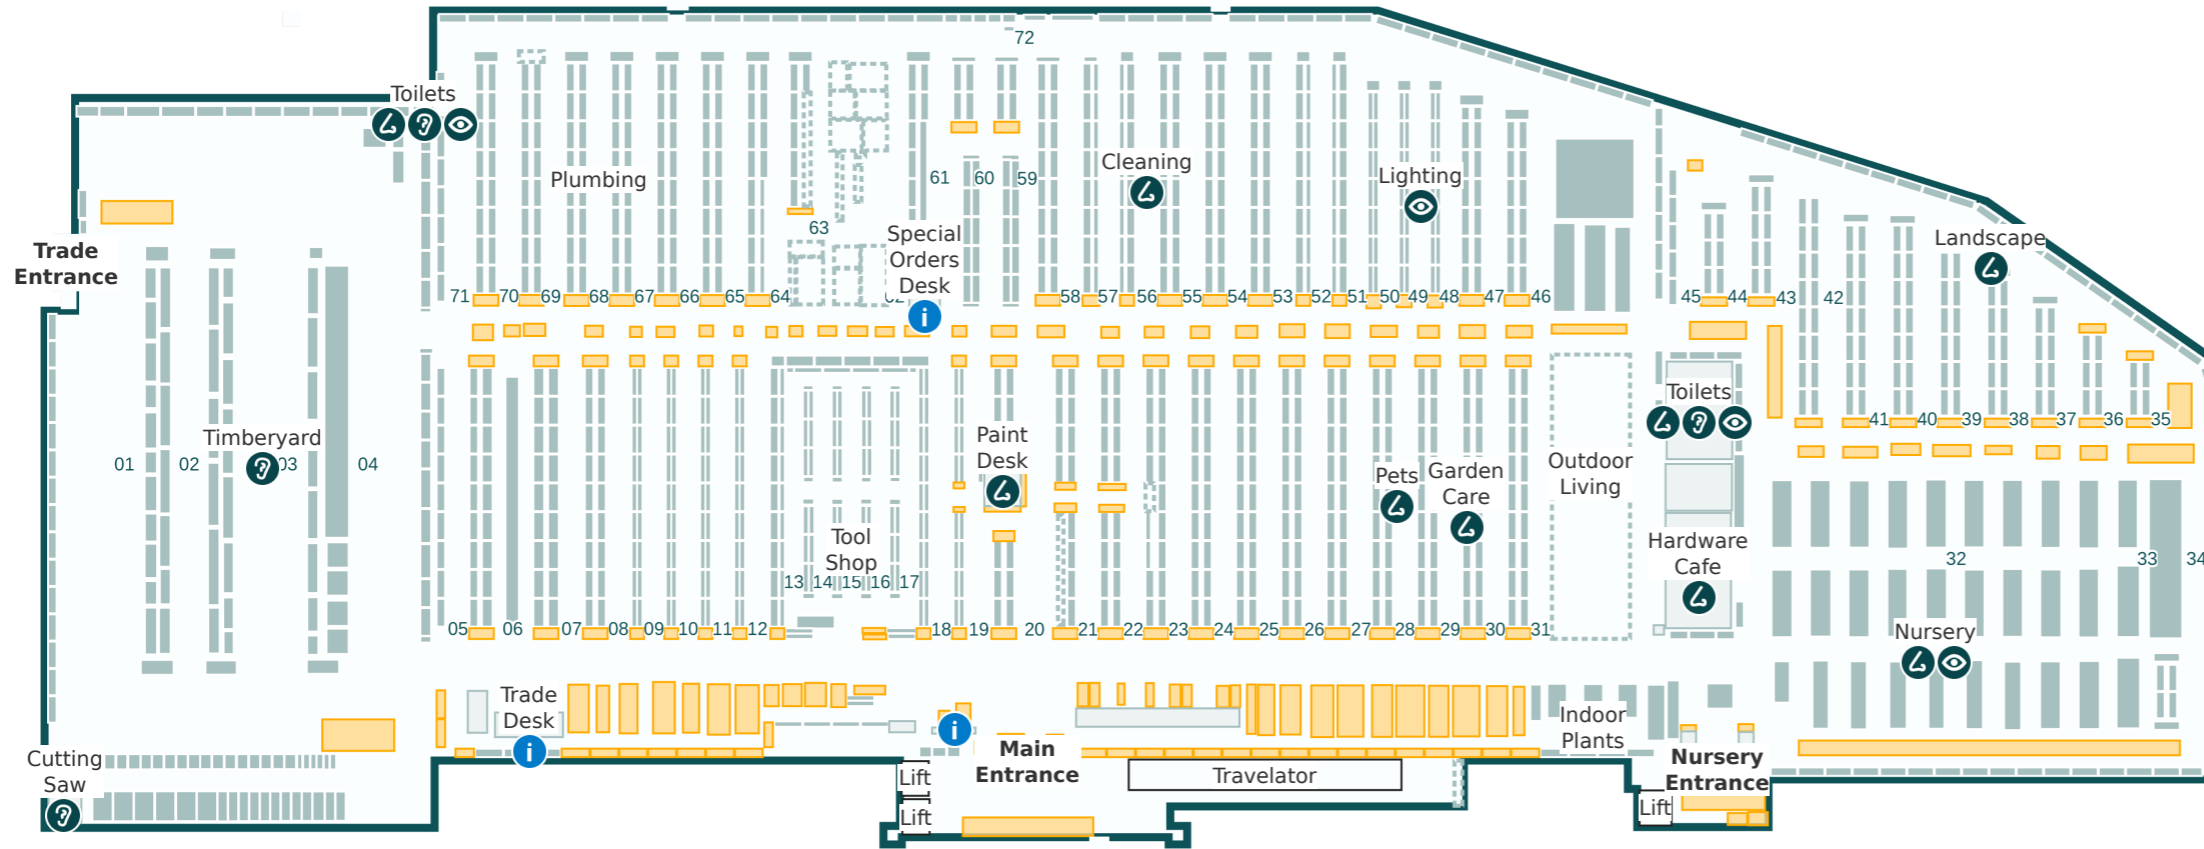

Key

-  Service areas
-  Brighter lights
-  Louder sounds
-  Stronger smells

Store Directory

Department	Aisle
BBQs	46
Bathroom	64-66
Building Supplies	5, 7 & 69
Cleaning	56 & 72
Cutting Saw	Refer to map
Doors	71-72
Electrical	51-52 & 72
Flooring	58-61 & 72
Garage Organisation	54
Garden Care	29-30 & 42
Garden Decor	27, 41-42 & 44-45
Garden Tools	23, 37 & 44
Hardware & Fixings	8-12
Hardware Cafe	Refer to map
Indoor Plants	Refer to map
Indoor Timber	6-7
Kitchen & Laundry	55, 62-64 & 72
Ladders	70
Landscape	Refer to map
Lighting	48-51
Nursery	Refer to map
Outdoor Living	30-31, 43, 46-47 & 72
Paint	19-22
Paint Accessories	18-19
Paint Desk	Refer to map
Pets	28
Plumbing	64 & 67-69
Power Garden	24-25
Special Orders Desk	Refer to map
Steel	8
Storage	53 & 72
Timberyard	Refer to map
Toilets	Refer to map
Tool Shop	13-17
Trade Desk	Refer to map
Watering	26-27
Window Furnishings	57