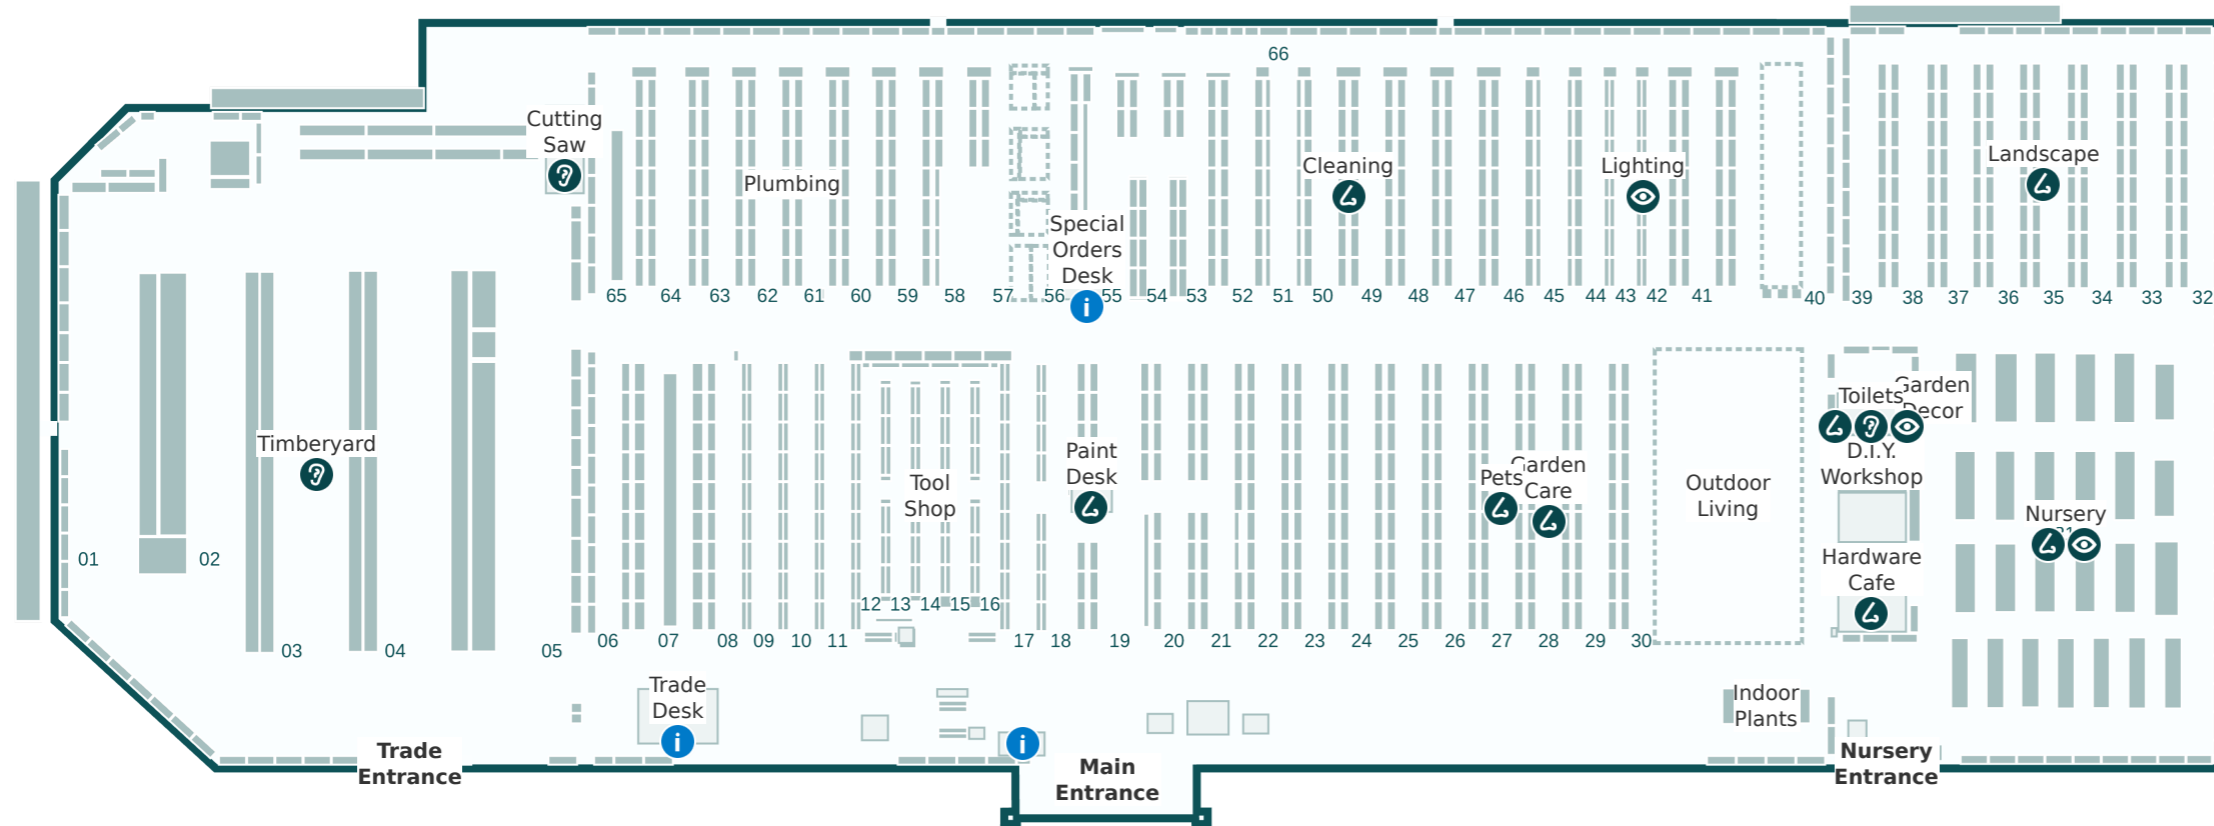

**Key**

- i Service areas
- 👁 Brighter lights
- ? Louder sounds
- 👂 Stronger smells

**Store Directory**

Department	Aisle
BBQs	40
Bathroom	58-60
Building Supplies	6
Cleaning	49-50
Cutting Saw	Refer to map
D.I.Y. Workshop	Refer to map
Doors	64-65
Electrical	44-45
Flooring	52-55
Garage Organisation	48
Garden Care	28
Garden Decor	Refer to map
Garden Tools	23-24
Hardware & Fixings	8-11
Hardware Cafe	Refer to map
Indoor Plants	Refer to map
Indoor Timber	7
Kitchen & Laundry	56-57
Ladders	8
Landscape	Refer to map
Lighting	42-43
Nursery	Refer to map
Outdoor Living	29-30 & 41
Paint	18-21
Paint Accessories	17-18
Paint Desk	Refer to map
Pets	27
Plumbing	61-62
Power Garden	22
Special Orders Desk	Refer to map
Steel	63-64
Storage	46-47
Timberyard	Refer to map
Toilets	Refer to map
Tool Shop	12-16
Trade Desk	Refer to map
Watering	25
Window Furnishings	51