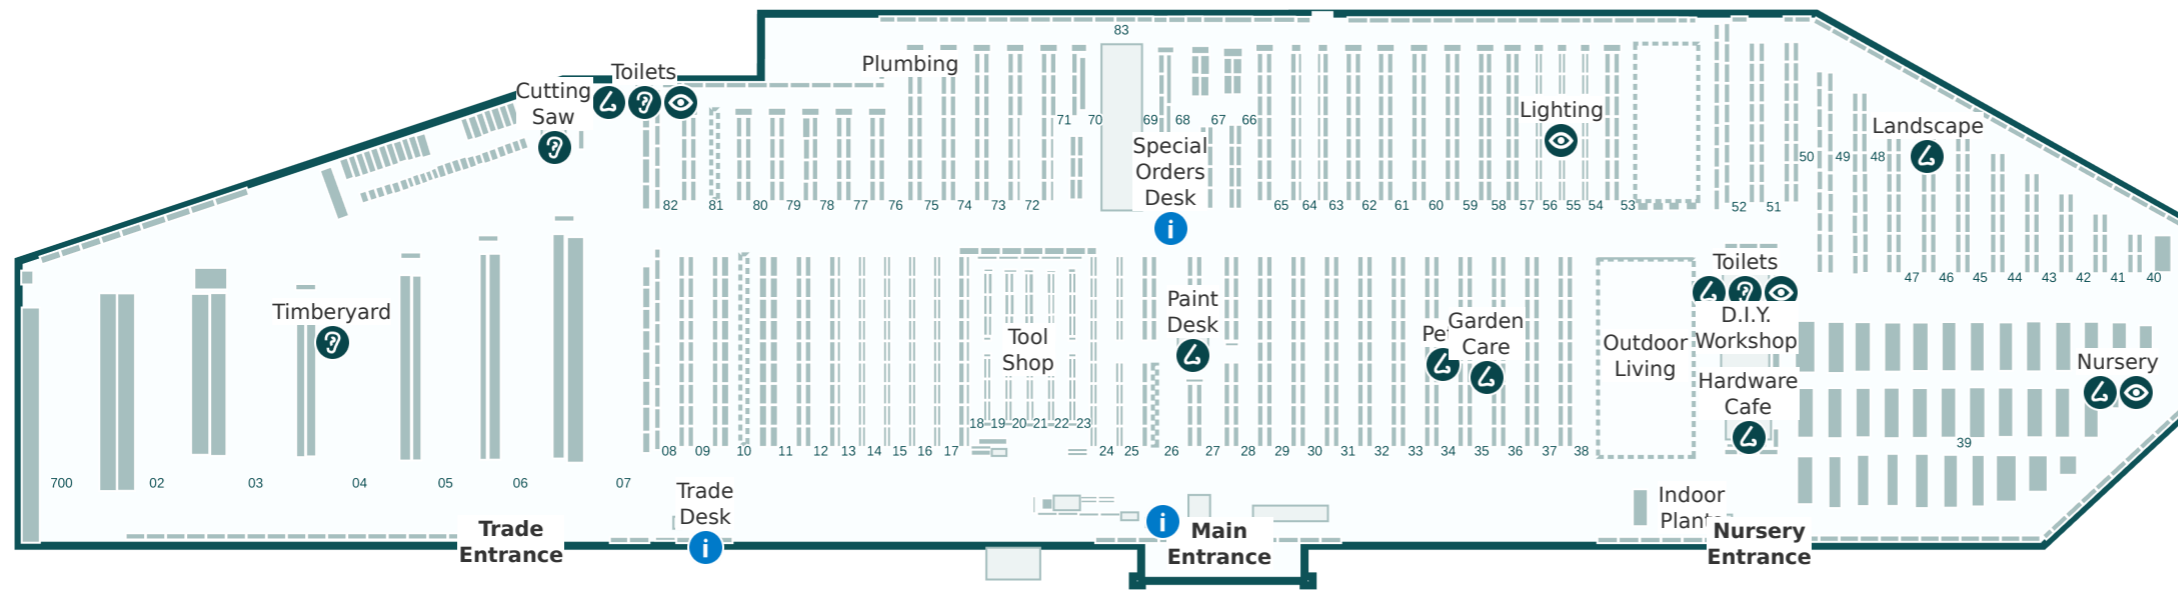

BUNNINGS
Toowoomba North

Map ID 8195-0010

Key

-  Service areas
-  Brighter lights
-  Louder sounds
-  Stronger smells

Store Directory

Department	Aisle
BBQs	53 & 84
Bathroom	70-74 & 83
Building Supplies	8-9 & 12
Cleaning	62-63 & 83
Cutting Saw	Refer to map
D.I.Y. Workshop	Refer to map
Doors	80-84
Electrical	58 & 83-84
Flooring	65-68 & 83-84
Garage Organisation	59
Garden Care	35-36
Garden Decor	33
Garden Tools	29
Hardware & Fixings	13-17
Hardware Cafe	Refer to map
Indoor Plants	Refer to map
Indoor Timber	10-11
Kitchen & Laundry	68-69, 76 & 83-84
Ladders	11
Landscape	Refer to map
Lighting	54-57
Nursery	Refer to map
Outdoor Living	36-38
Paint	24-28
Paint Accessories	24-25 & 27
Paint Desk	Refer to map
Pets	33-34
Plumbing	75-79 & 83-84
Power Garden	30-31
Special Orders Desk	Refer to map
Steel	9
Storage	60-61 & 84
Timberyard	Refer to map
Toilets	Refer to map
Tool Shop	18-23
Trade Desk	Refer to map
Watering	31-32
Window Furnishings	64 & 84