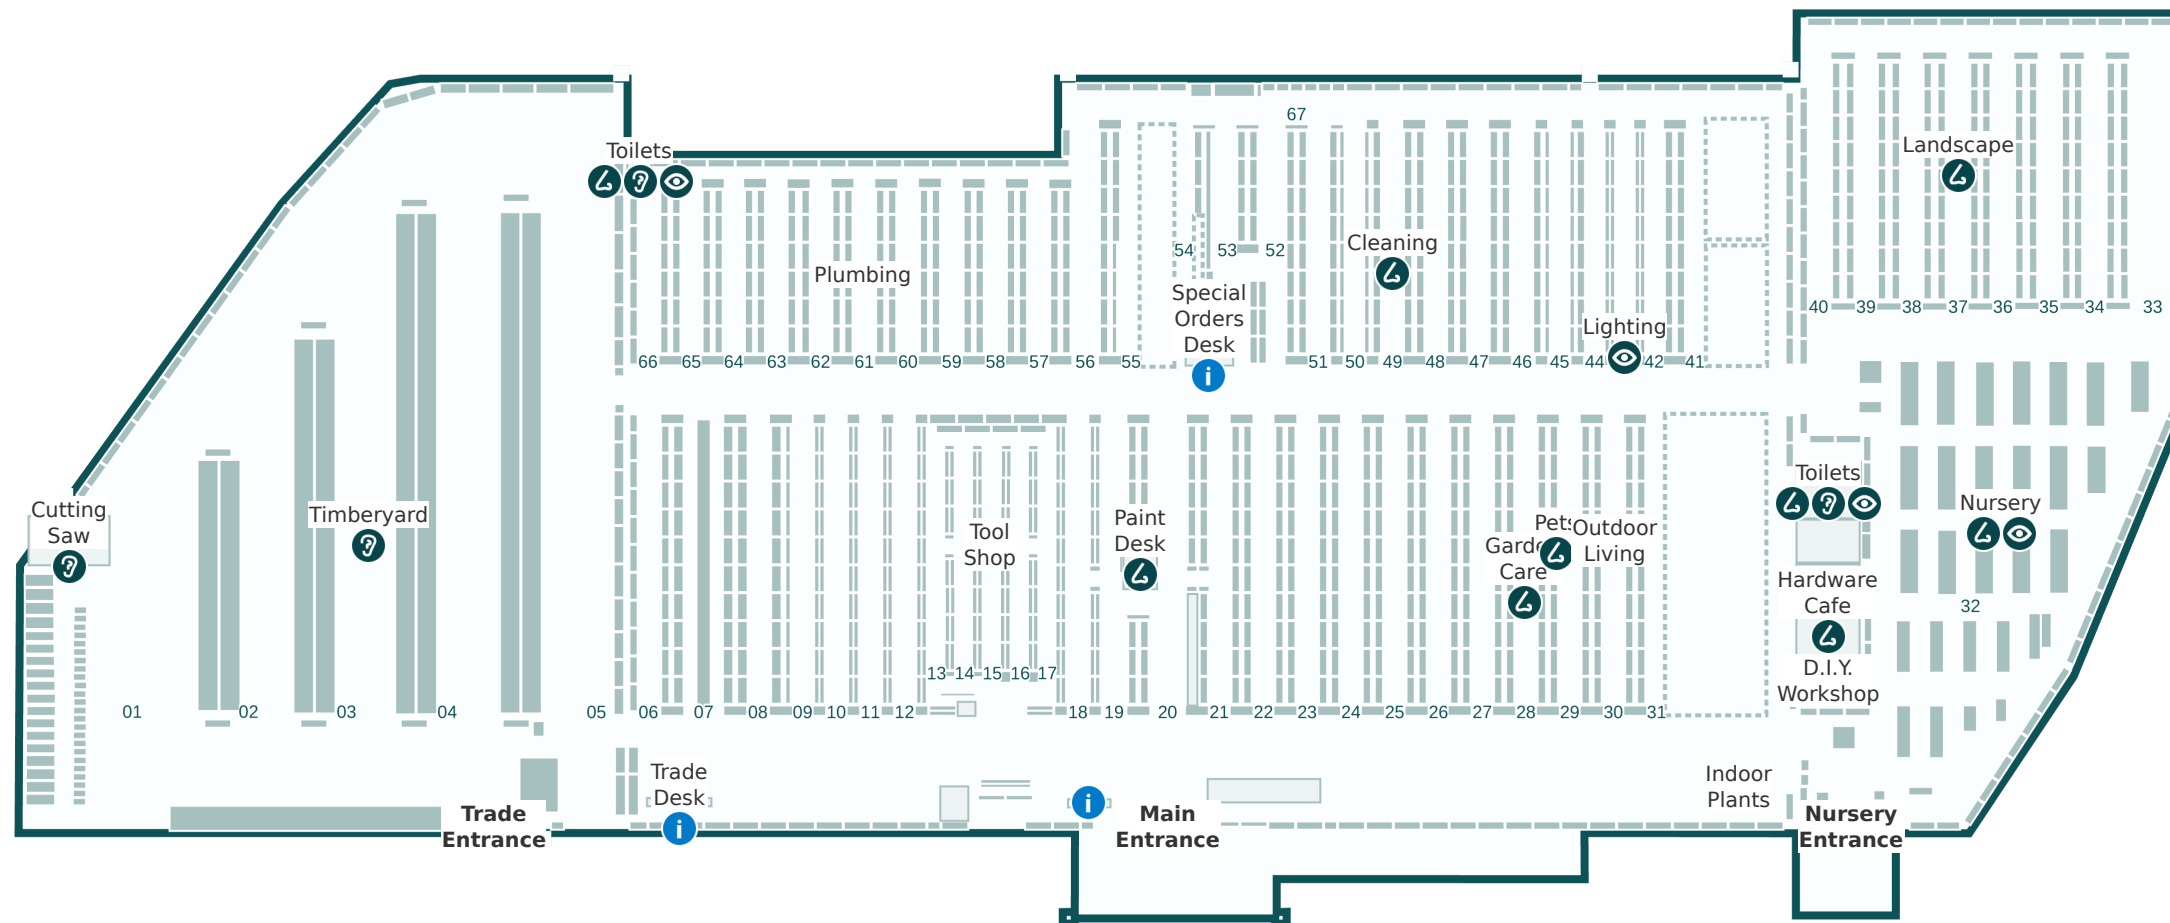

**Key**

- i Service areas
- 👁 Brighter lights
- 🔊 Louder sounds
- 👃 Stronger smells

**Store Directory**

Department	Aisle
BBQs	41
Bathroom	54 & 56-58
Building Supplies	6-7, 10-13 & 63-64
Cleaning	6 & 49
Cutting Saw	Refer to map
D.I.Y. Workshop	Refer to map
Doors	65-66
Electrical	42-45
Flooring	51-53
Garage Organisation	47
Garden Care	28
Garden Decor	26-27 & 32
Garden Tools	24
Hardware & Fixings	9 & 12
Hardware Cafe	Refer to map
Indoor Plants	Refer to map
Indoor Timber	7-8
Kitchen & Laundry	48, 54-55 & 59
Ladders	8
Landscape	Refer to map
Lighting	Refer to map
Nursery	Refer to map
Outdoor Living	30-31 & 41
Paint	18-21
Paint Accessories	18-19
Paint Desk	Refer to map
Pets	28-29
Plumbing	60-62
Power Garden	22-23
Special Orders Desk	Refer to map
Steel	62
Storage	46 & 48
Timberyard	Refer to map
Toilets	Refer to map
Tool Shop	13-17
Trade Desk	Refer to map
Watering	25-26
Window Furnishings	50