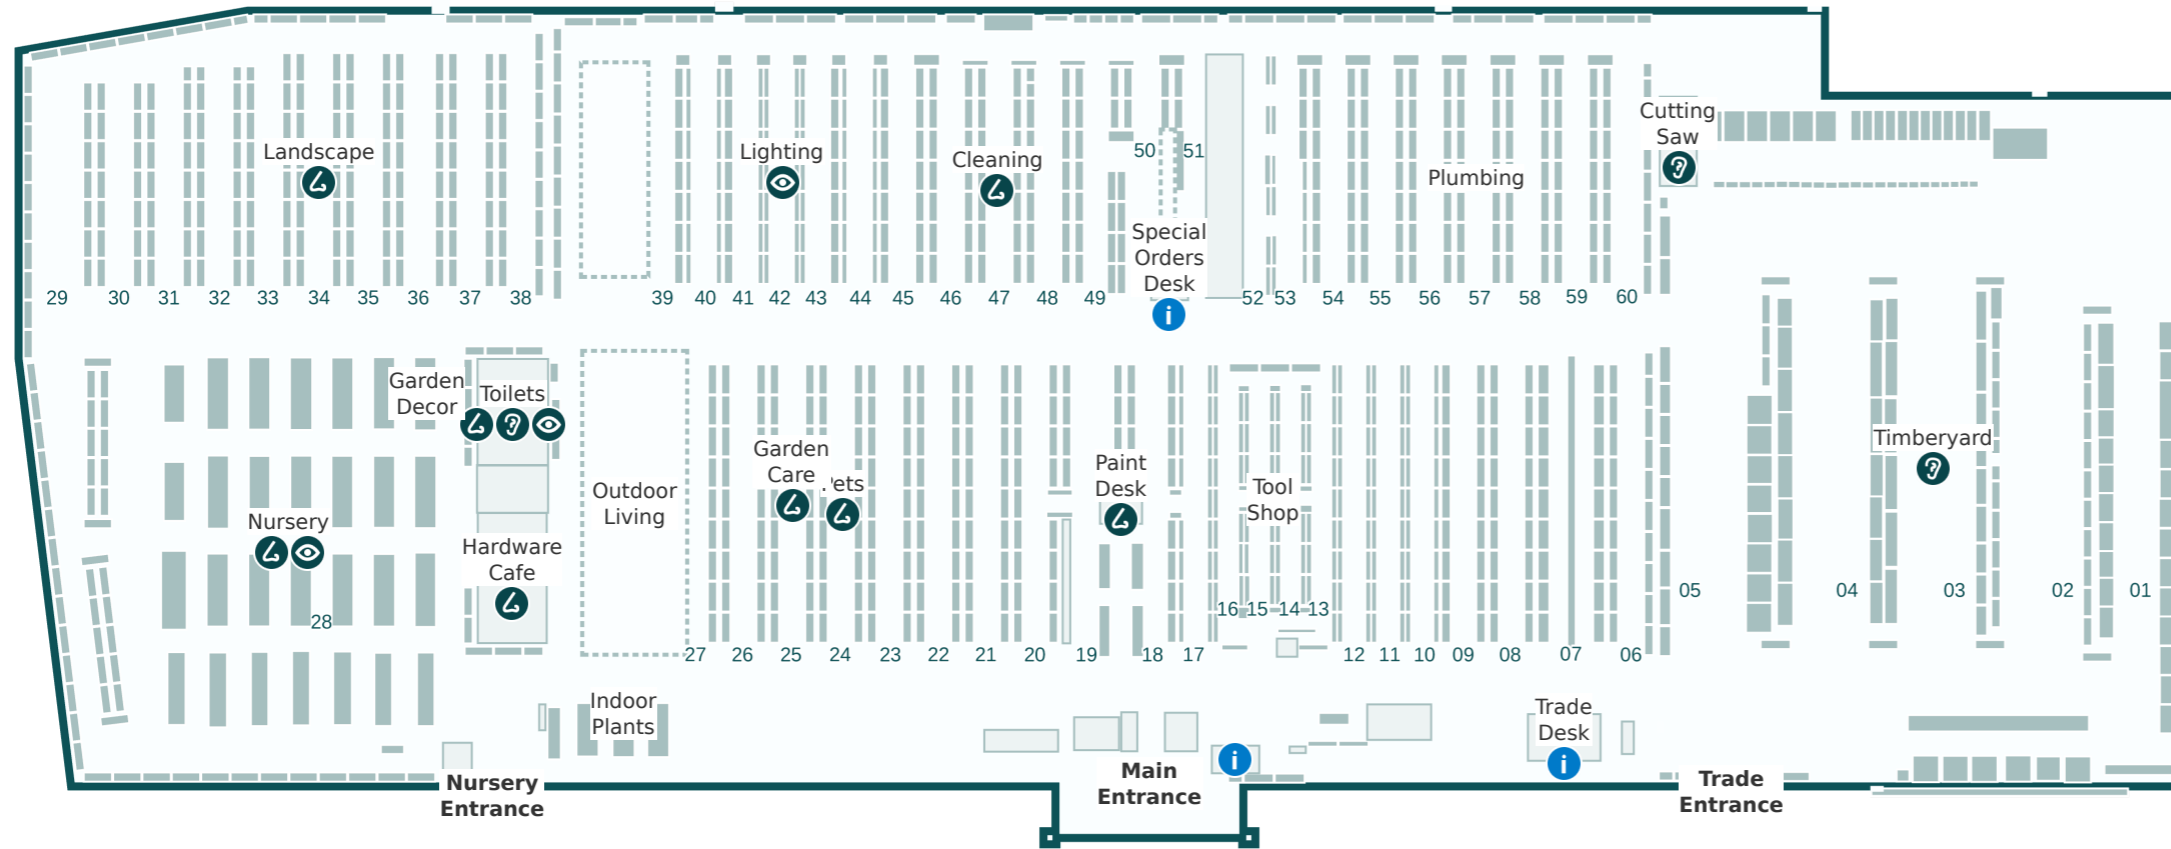

**Key**

- i Service areas
- 👁 Brighter lights
- 🔊 Louder sounds
- 👃 Stronger smells

**Store Directory**

Department	Aisle
BBQs	39
Bathroom	53-54
Building Supplies	6, 8, 58-59 & 61
Cleaning	47
Cutting Saw	Refer to map
Doors	60-61
Electrical	44, 61 & 69
Flooring	48-50 & 61
Garage Organisation	45
Garden Care	25
Garden Decor	Refer to map
Garden Tools	22
Hardware & Fixings	9-12
Hardware Cafe	Refer to map
Indoor Plants	Refer to map
Indoor Timber	7
Kitchen & Laundry	51-53, 55-56 & 61
Ladders	8
Landscape	Refer to map
Lighting	41-43
Nursery	Refer to map
Outdoor Living	22, 26-27 & 39
Paint	19-20
Paint Accessories	17-19
Paint Desk	Refer to map
Pets	24
Plumbing	57
Power Garden	21-22
Special Orders Desk	Refer to map
Steel	59
Storage	46 & 61
Timberyard	Refer to map
Toilets	Refer to map
Tool Shop	13-16
Trade Desk	Refer to map
Watering	23
Window Furnishings	40