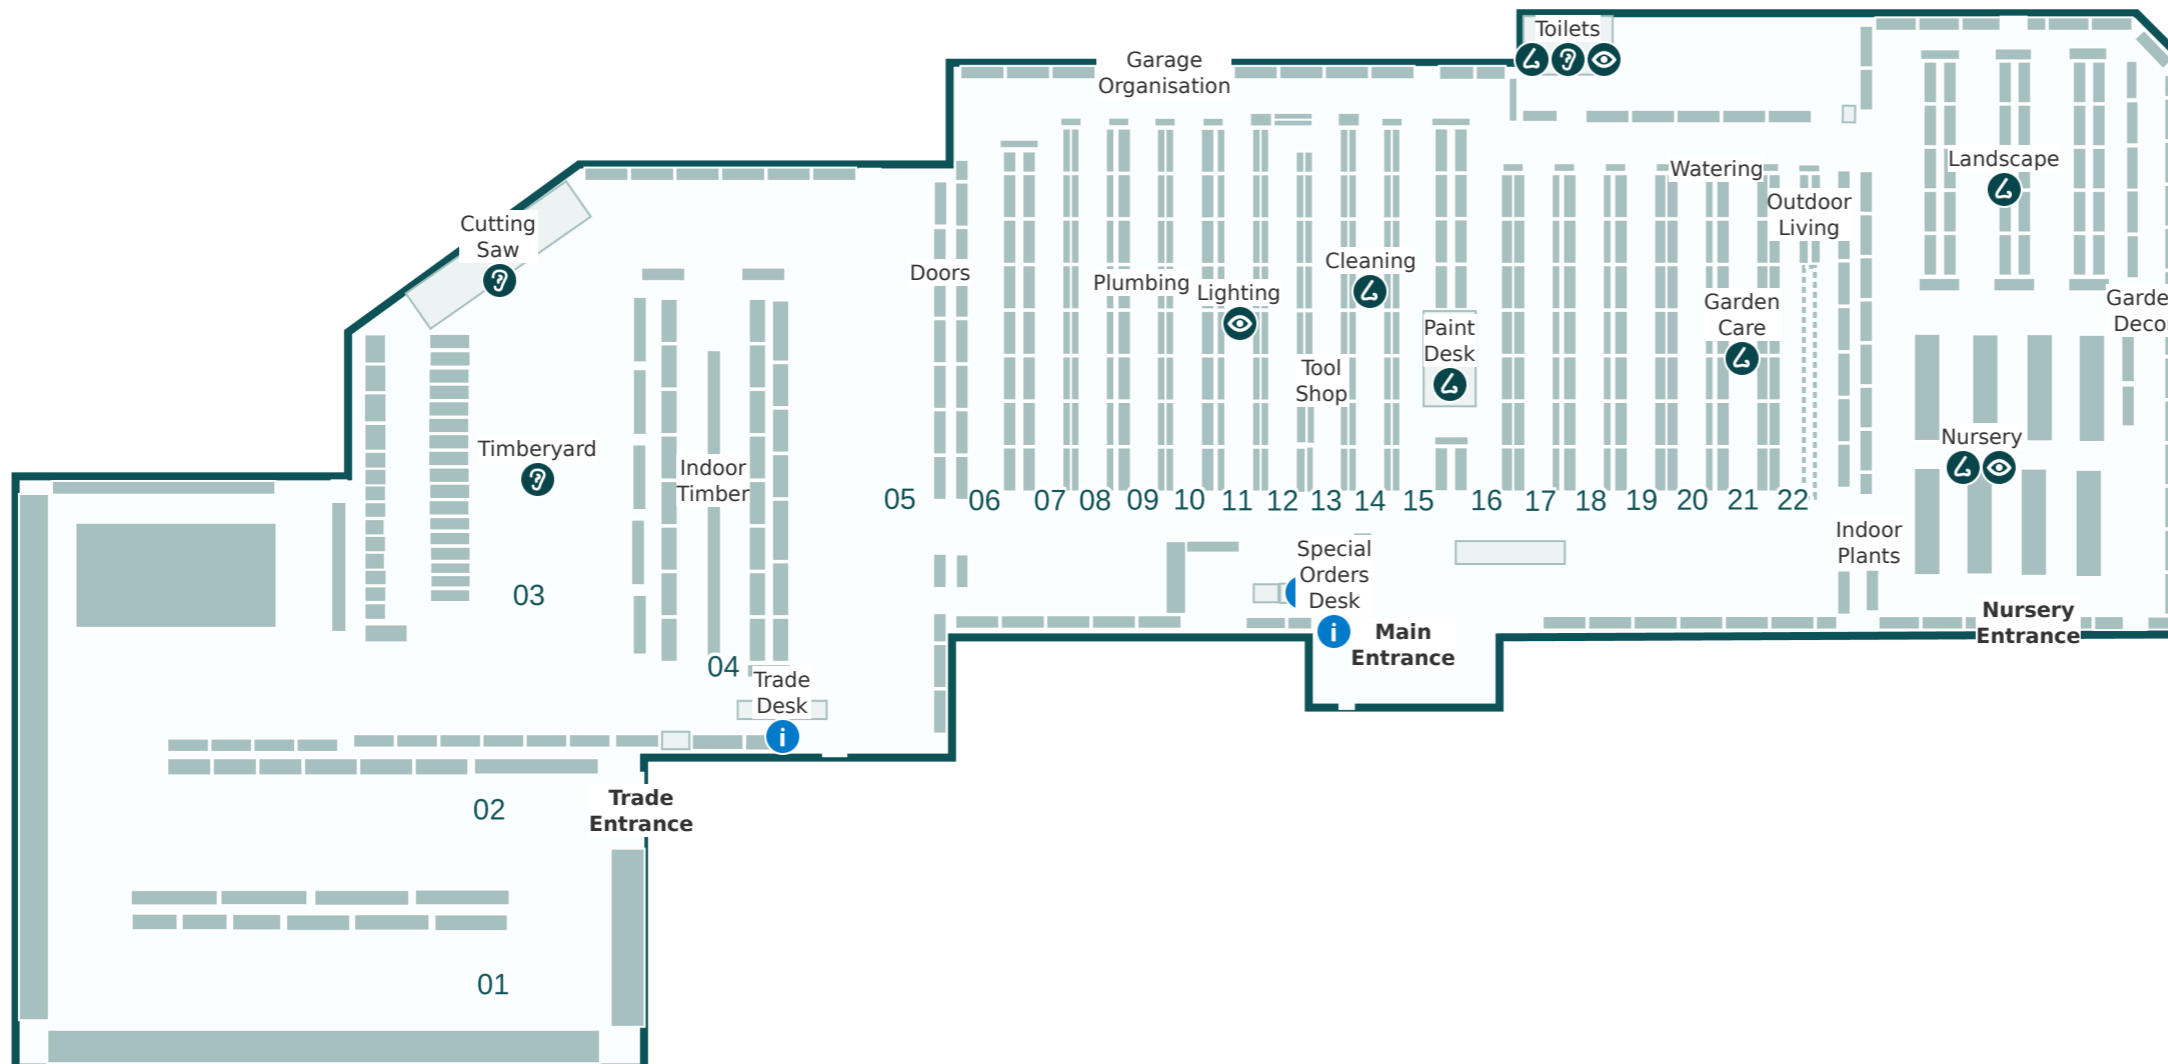

Key

- i Service areas
- ? Louder sounds
- 👁 Brighter lights
- 👂 Stronger smells

Store Directory

Department	Aisle
BBQs	22
Bathroom	10
Building Supplies	6
Cleaning	14
Cutting Saw	Refer to map
Doors	Refer to map
Electrical	11
Flooring	18
Garage Organisation	Refer to map
Garden Care	21
Garden Decor	Refer to map
Garden Tools	18
Hardware & Fixings	7-8
Indoor Plants	Refer to map
Indoor Timber	Refer to map
Kitchen & Laundry	9
Ladders	19
Landscape	Refer to map
Lighting	11
Nursery	Refer to map
Outdoor Living	22
Paint	15-17
Paint Accessories	15
Paint Desk	Refer to map
Plumbing	9
Power Garden	19-20
Special Orders Desk	Refer to map
Steel	6
Storage	14
Timberyard	Refer to map
Toilets	Refer to map
Tool Shop	12-13
Trade Desk	Refer to map
Watering	Refer to map
Window Furnishings	18