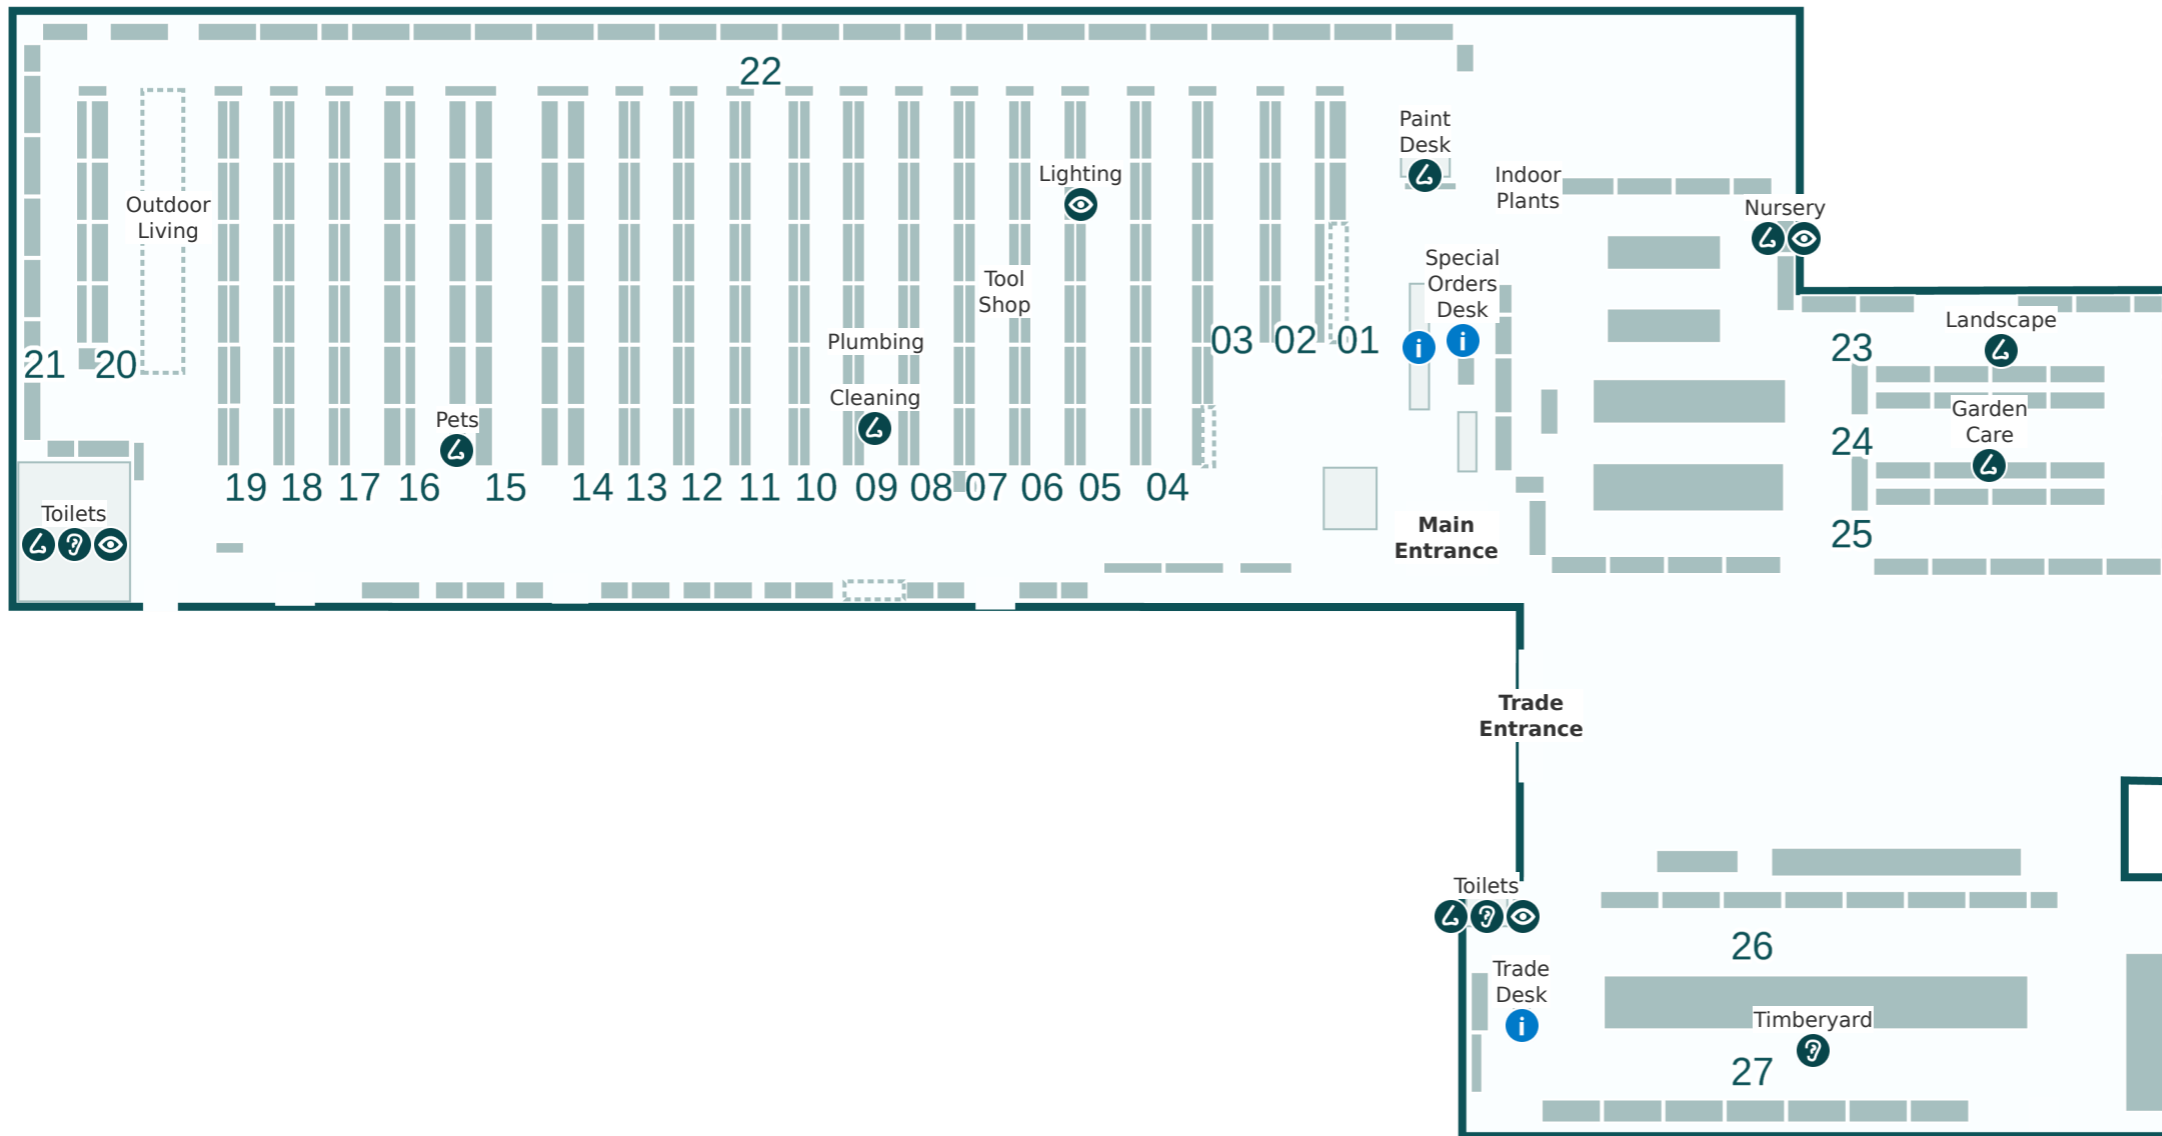

Key

- i Service areas
- ? Louder sounds
- 👁 Brighter lights
- 👂 Stronger smells

Store Directory

Department	Aisle
BBQs	20 & 22
Bathroom	8 & 22
Building Supplies	11, 14-16 & 26
Cleaning	9 & 17
Doors	26
Electrical	4-5 & 22
Flooring	11 & 22
Garage Organisation	10
Garden Care	16, 19 & 22-25
Garden Decor	20
Garden Tools	18
Hardware & Fixings	12-14, 16 & 22
Indoor Plants	Refer to map
Indoor Timber	27
Kitchen & Laundry	8
Ladders	14, 16, 22 & 26
Landscape	Refer to map
Lighting	5
Nursery	Refer to map
Outdoor Living	16 & 20-22
Paint	1-3 & 22
Paint Accessories	1 & 4
Paint Desk	Refer to map
Pets	16
Plumbing	9 & 22
Power Garden	17
Special Orders Desk	Refer to map
Steel	15 & 26
Storage	10 & 22
Timberyard	Refer to map
Toilets	Refer to map
Tool Shop	1 & 6-7
Trade Desk	Refer to map
Watering	18
Window Furnishings	22