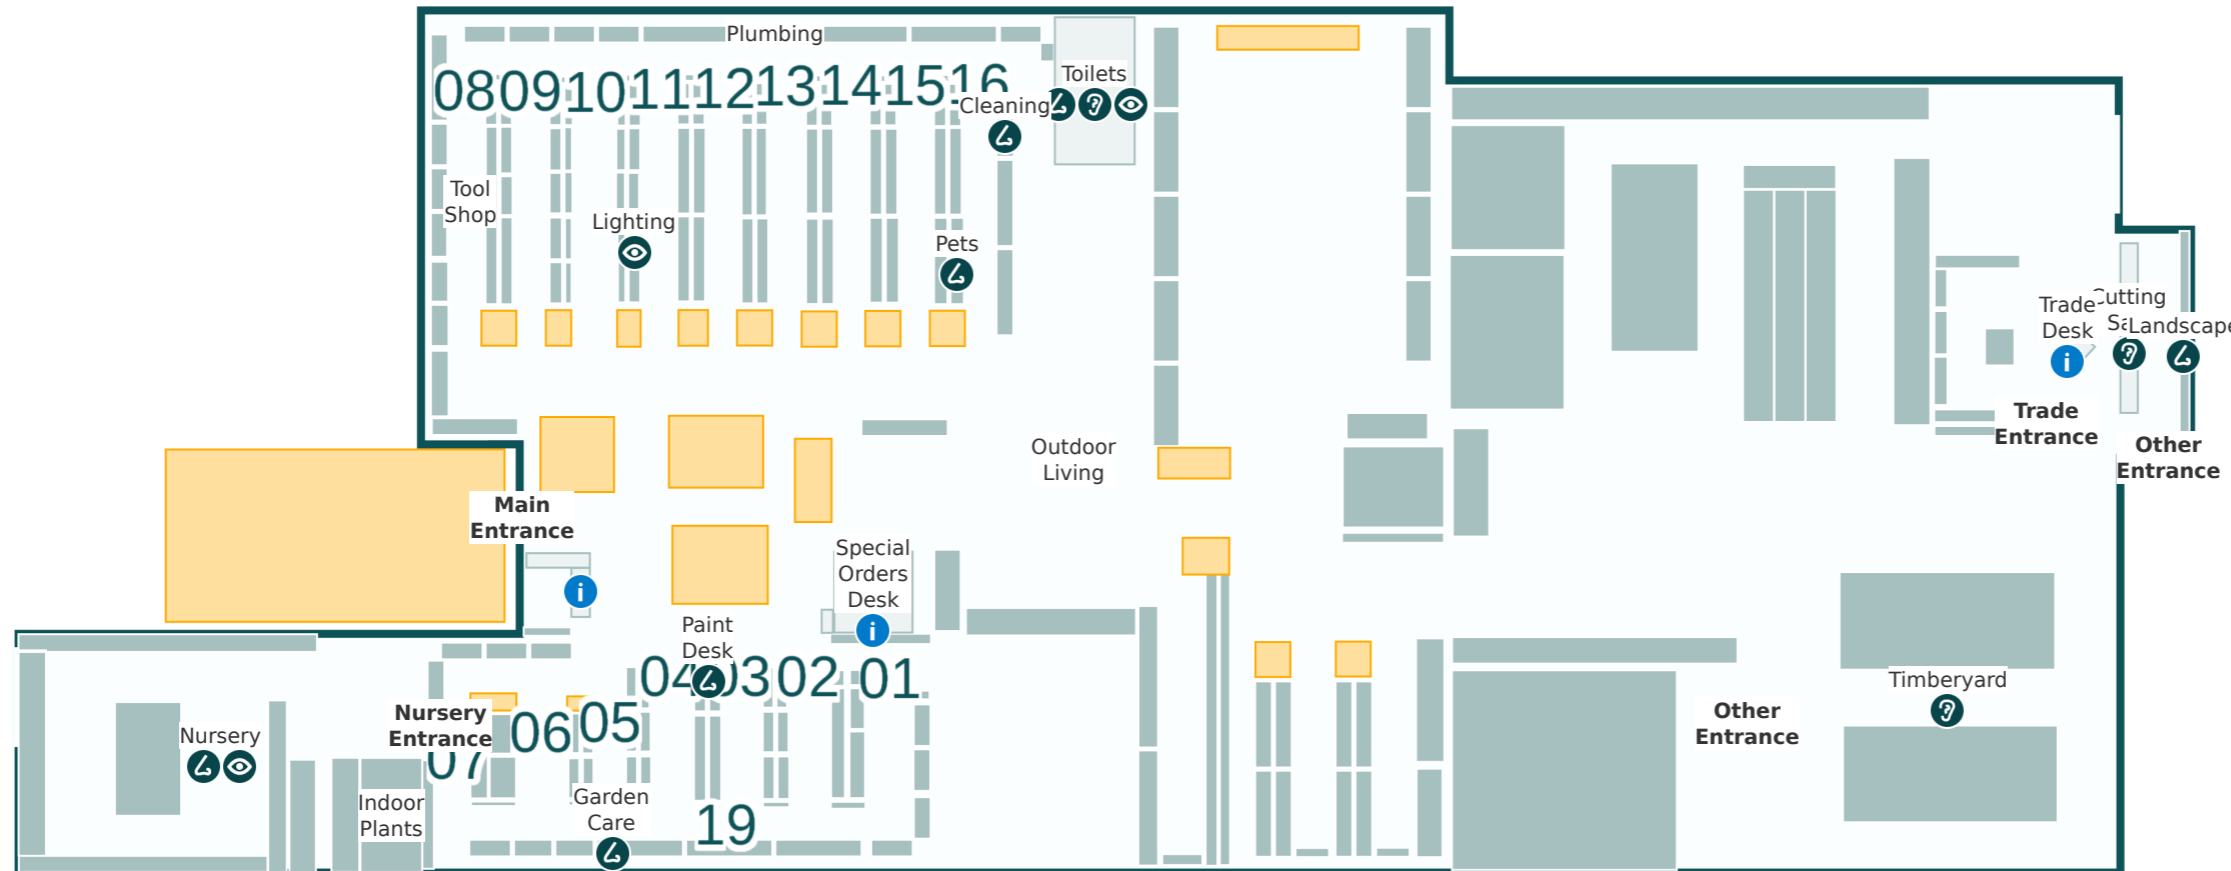

Key

- i Service areas
- ? Louder sounds
- 👁 Brighter lights
- 👂 Stronger smells

Store Directory

Department	Aisle
BBQs	21
Bathroom	17
Building Supplies	12-15, 17 & 25-26
Cleaning	16
Cutting Saw	Refer to map
Doors	22
Electrical	11, 14 & 17
Flooring	27
Garage Organisation	13
Garden Care	19
Garden Decor	7 & 18-19
Garden Tools	7
Hardware & Fixings	15 & 17
Indoor Plants	Refer to map
Indoor Timber	27
Kitchen & Laundry	16-17
Ladders	22
Landscape	Refer to map
Lighting	11
Nursery	Refer to map
Outdoor Living	21
Paint	1-3 & 19
Paint Accessories	3-5 & 19
Paint Desk	Refer to map
Pets	16
Plumbing	17 & 23-24
Power Garden	10 & 17
Special Orders Desk	Refer to map
Steel	23
Storage	13 & 16-17
Timberyard	Refer to map
Toilets	Refer to map
Tool Shop	8-9 & 17
Trade Desk	Refer to map
Watering	6
Window Furnishings	14