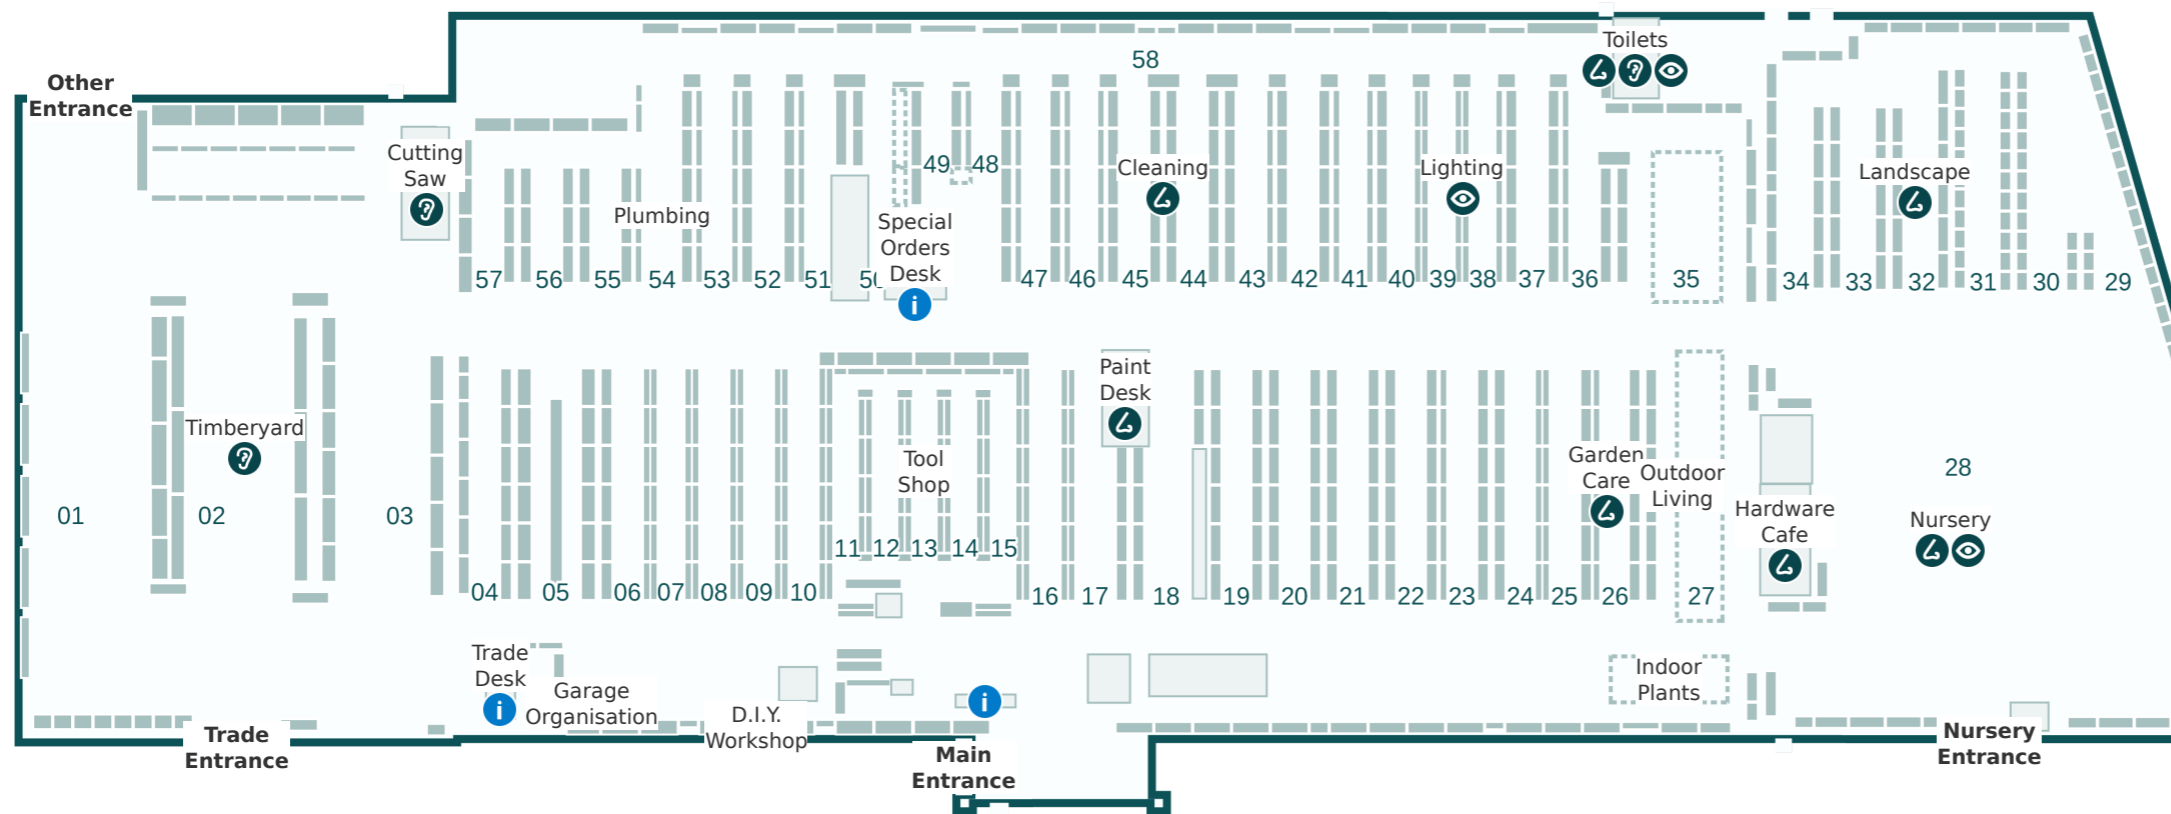

Key

- i Service areas
- 👁 Brighter lights
- 🔊 Louder sounds
- 👃 Stronger smells

Store Directory

Department	Aisle
BBQs	35
Bathroom	51-53
Building Supplies	4, 55 & 57
Cleaning	44-45
Cutting Saw	Refer to map
D.I.Y. Workshop	Refer to map
Doors	6
Electrical	41
Flooring	47-49
Garage Organisation	Refer to map
Garden Care	24-26
Garden Decor	29, 34 & 37
Garden Tools	22-23
Hardware & Fixings	7-10
Hardware Cafe	Refer to map
Indoor Plants	Refer to map
Indoor Timber	5
Kitchen & Laundry	50-51 & 53
Ladders	56
Landscape	Refer to map
Lighting	38-40
Nursery	Refer to map
Outdoor Living	27 & 35-36
Paint	17-20
Paint Accessories	16-17
Paint Desk	Refer to map
Plumbing	53-54
Power Garden	21-22
Special Orders Desk	Refer to map
Steel	1
Storage	42-43
Timberyard	Refer to map
Toilets	Refer to map
Tool Shop	11-15
Trade Desk	Refer to map
Watering	24-25
Window Furnishings	46