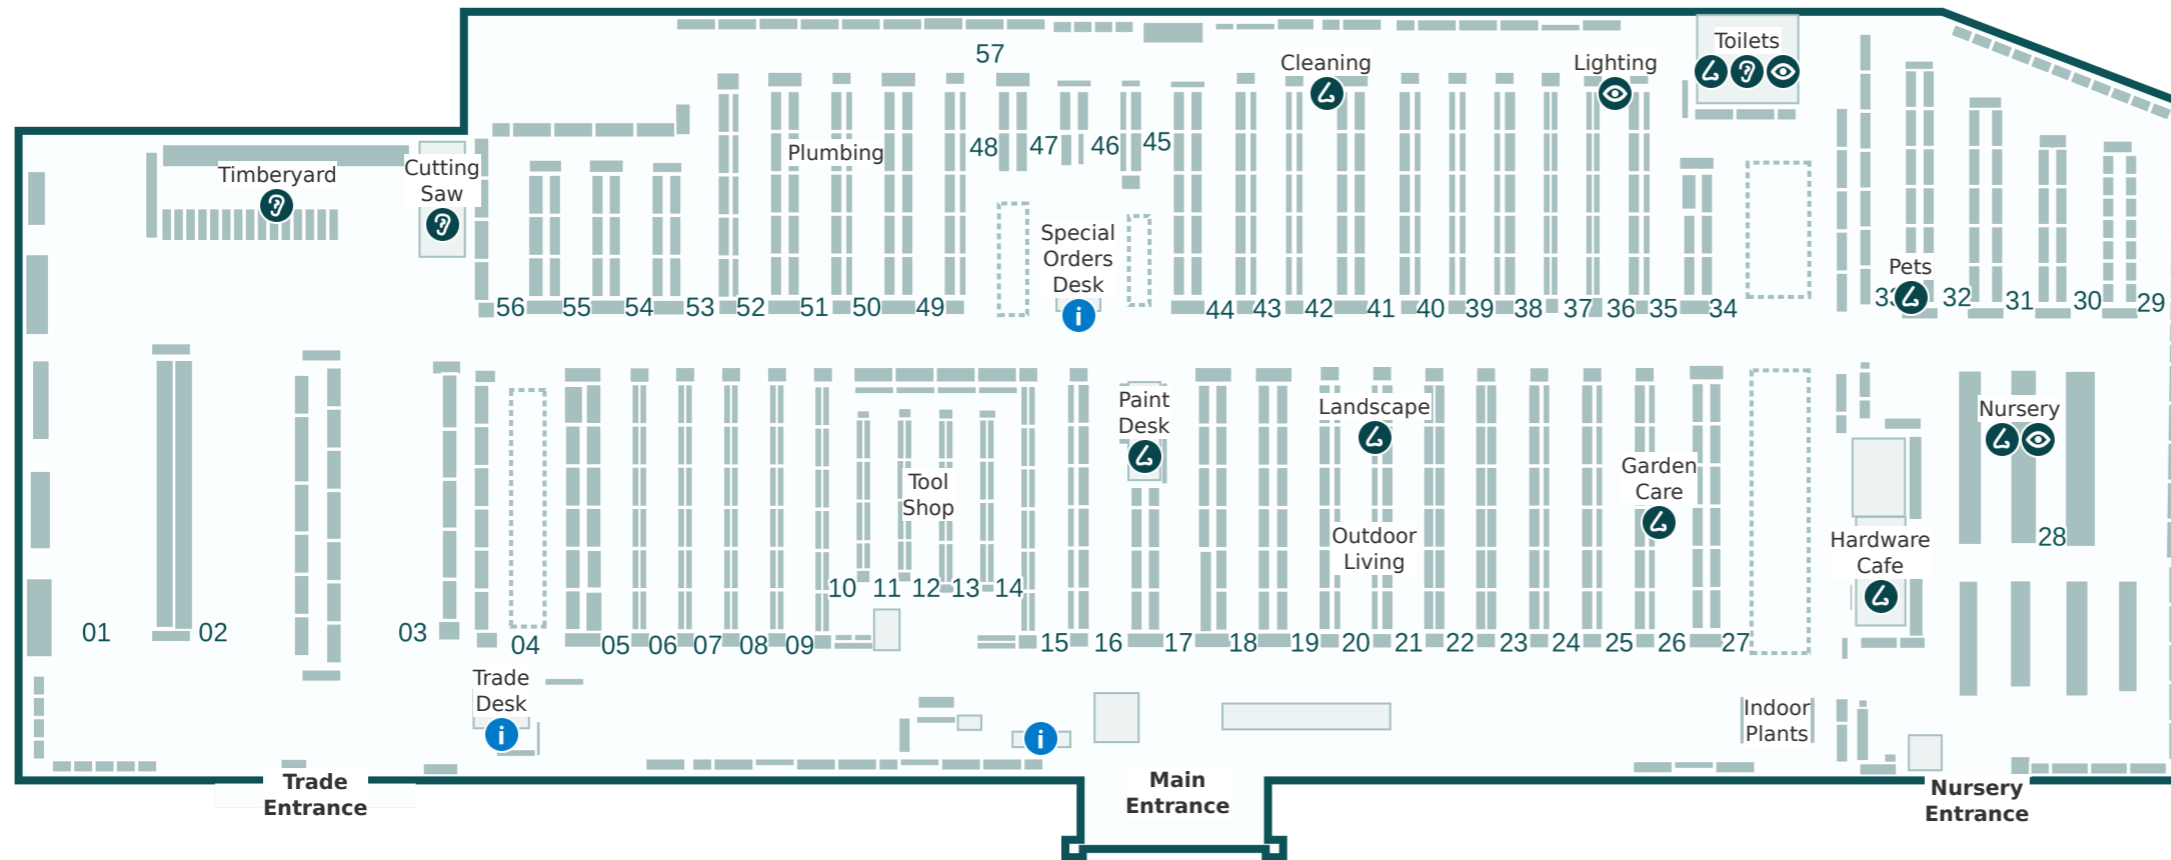

Key

- i Service areas
- ? Louder sounds
- 👁 Brighter lights
- 👂 Stronger smells

Store Directory

Department	Aisle
BBQs	34
Bathroom	48-51
Building Supplies	53-56
Cleaning	42
Cutting Saw	Refer to map
Doors	5
Electrical	39
Flooring	44-46
Garage Organisation	41
Garden Care	25
Garden Decor	20
Garden Tools	23
Hardware & Fixings	5-9
Hardware Cafe	Refer to map
Indoor Plants	Refer to map
Indoor Timber	4
Kitchen & Laundry	47-48
Ladders	4
Landscape	Refer to map
Lighting	36-38
Nursery	Refer to map
Outdoor Living	20, 26-27, 32 & 35
Paint	17-19
Paint Accessories	15-17
Paint Desk	Refer to map
Pets	33
Plumbing	51-52
Power Garden	21-22
Special Orders Desk	Refer to map
Steel	53
Storage	40-41
Timberyard	Refer to map
Toilets	Refer to map
Tool Shop	10-14
Trade Desk	Refer to map
Watering	24
Window Furnishings	43