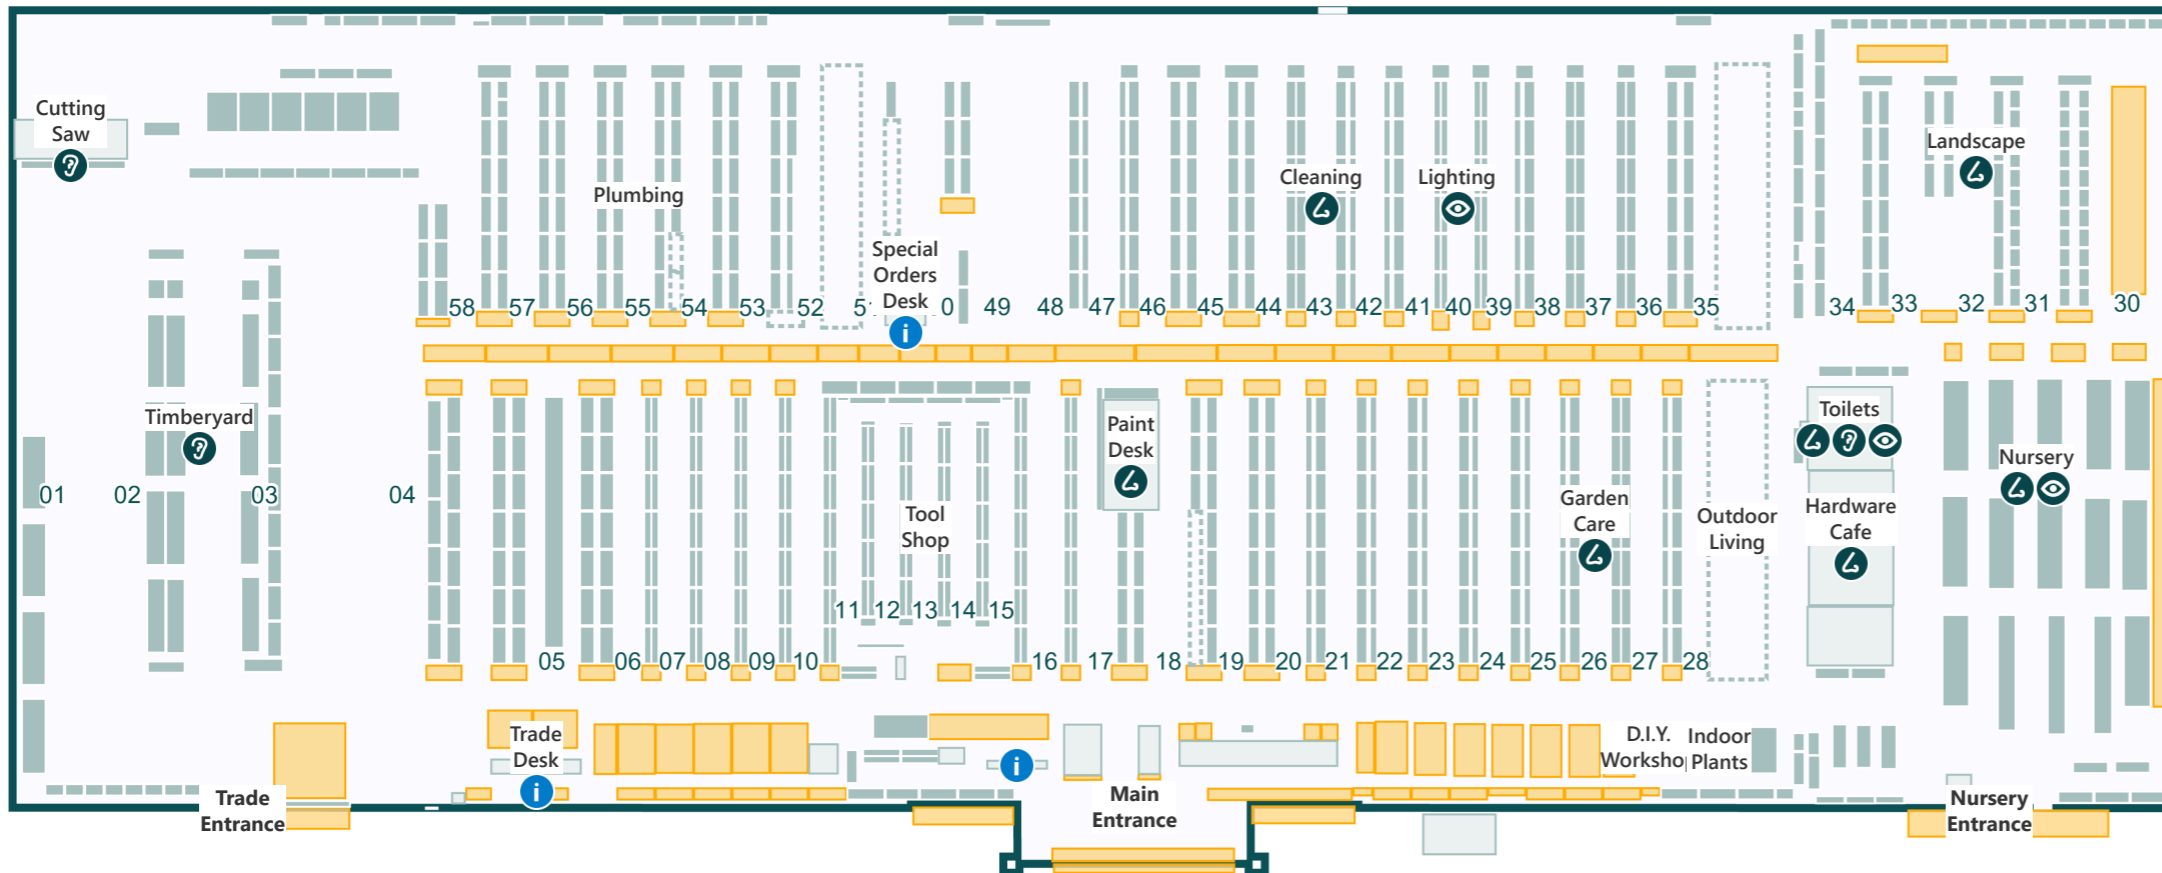

Key

- i Service areas
- ? Louder sounds
- 👁 Brighter lights
- 👂 Stronger smells

Store Directory

Department	Aisle
BBQs	35 & 59-60
Bathroom	52-54 & 60
Building Supplies	4 & 57-60
Cleaning	43
Cutting Saw	Refer to map
D.I.Y. Workshop	Refer to map
Doors	58
Electrical	42 & 59
Flooring	48-50 & 60
Garage Organisation	45
Garden Care	26-27 & 31
Garden Decor	38
Garden Tools	23-24
Hardware & Fixings	6-10
Hardware Cafe	Refer to map
Indoor Plants	Refer to map
Indoor Timber	5
Kitchen & Laundry	51, 53-54 & 59-60
Ladders	6
Landscape	Refer to map
Lighting	39-41
Nursery	Refer to map
Outdoor Living	28, 33, 36-38 & 59
Paint	18-20
Paint Accessories	16-18
Paint Desk	Refer to map
Plumbing	55-56 & 59
Power Garden	21-22
Special Orders Desk	Refer to map
Steel	57
Storage	44, 46 & 59
Timberyard	Refer to map
Toilets	Refer to map
Tool Shop	11-15
Trade Desk	Refer to map
Watering	25
Window Furnishings	47