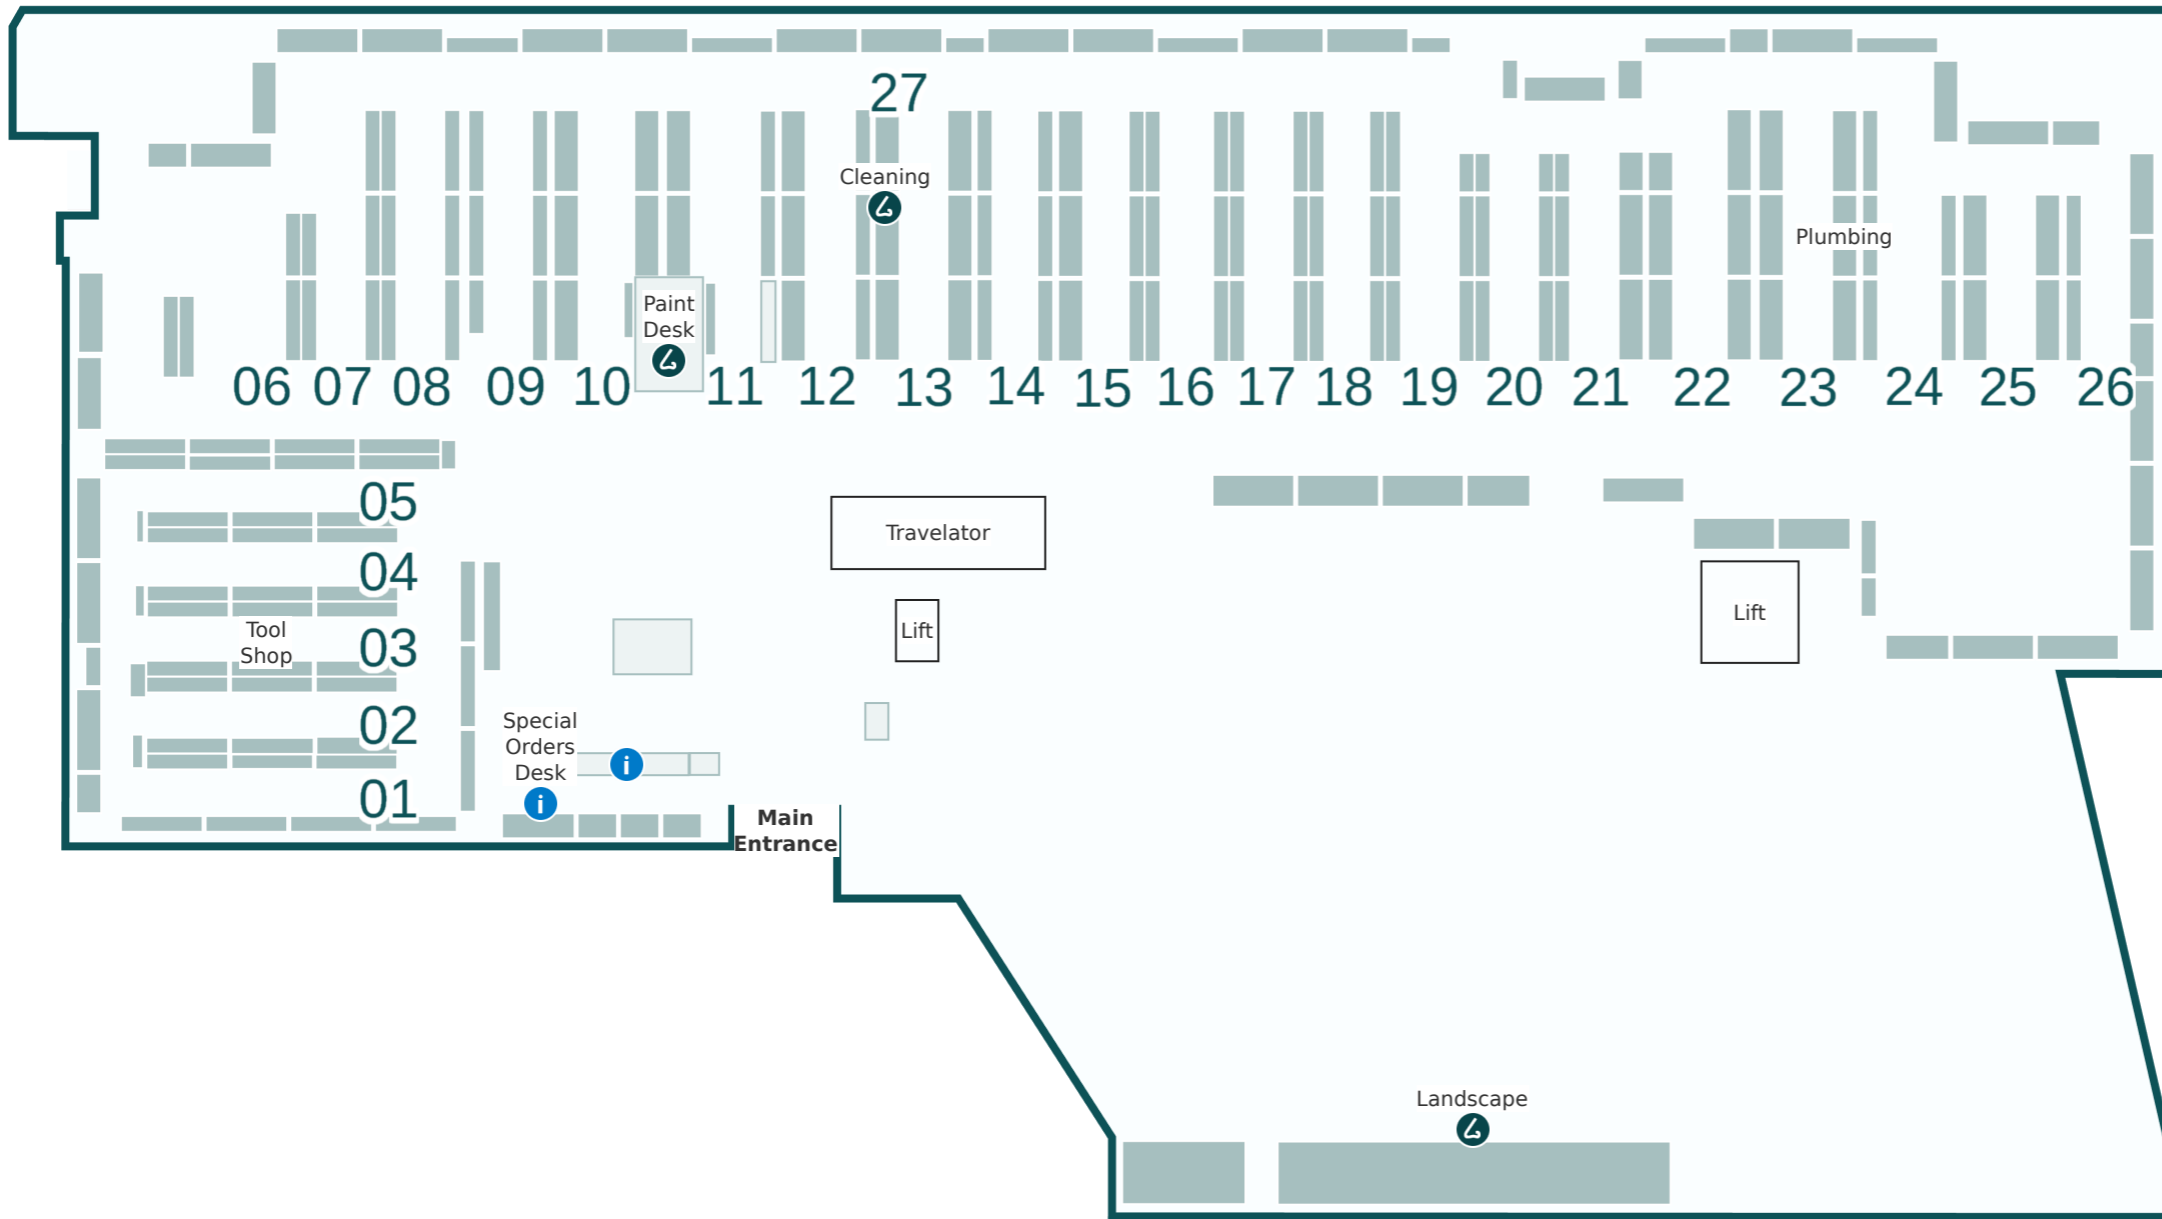

Ground

BUNNINGS Wellington Central

Map ID 9496-0010

Key

- i Service areas
- ? Louder sounds
- 👁 Brighter lights
- 👂 Stronger smells

Store Directory

Department	Aisle
BBQs	45-46
Bathroom	36-37 & 46-47
Building Supplies	25-26
Cleaning	12-14 & 27
Doors	27
Electrical	30-31 & 46
Garage Organisation	32 & 46
Garden Care	41-43
Garden Decor	44-45
Garden Tools	39 & 46
Hardware & Fixings	15-21 & 27
Indoor Plants	Refer to map - L1
Indoor Timber	22-23
Kitchen & Laundry	35 & 47-48
Ladders	25 & 27
Landscape	Refer to map - G, L1
Lighting	28-29
Outdoor Living	45
Paint	6, 9-11 & 27
Paint Accessories	6-8 & 10-11
Paint Desk	Refer to map - G
Plumbing	23-24
Power Garden	38 & 46
Special Orders Desk	Refer to map - G
Steel	27
Storage	26, 32-34 & 46
Toilets	Refer to map - L1
Tool Shop	1-5
Watering	40
Window Furnishings	49

Find products faster with the Bunnings Product Finder App

Level One

BUNNINGS Wellington Central

Map ID 9496-0010

Key

-  Service areas
-  Brighter lights
-  Louder sounds
-  Stronger smells

Store Directory

Department	Aisle
BBQs	45-46
Bathroom	36-37 & 46-47
Building Supplies	25-26
Cleaning	12-14 & 27
Doors	27
Electrical	30-31 & 46
Garage Organisation	32 & 46
Garden Care	41-43
Garden Decor	44-45
Garden Tools	39 & 46
Hardware & Fixings	15-21 & 27
Indoor Plants	Refer to map - L1
Indoor Timber	22-23
Kitchen & Laundry	35 & 47-48
Ladders	25 & 27
Landscape	Refer to map - G, L1
Lighting	28-29
Outdoor Living	45
Paint	6, 9-11 & 27
Paint Accessories	6-8 & 10-11
Paint Desk	Refer to map - G
Plumbing	23-24
Power Garden	38 & 46
Special Orders Desk	Refer to map - G
Steel	27
Storage	26, 32-34 & 46
Toilets	Refer to map - L1
Tool Shop	1-5
Watering	40
Window Furnishings	49