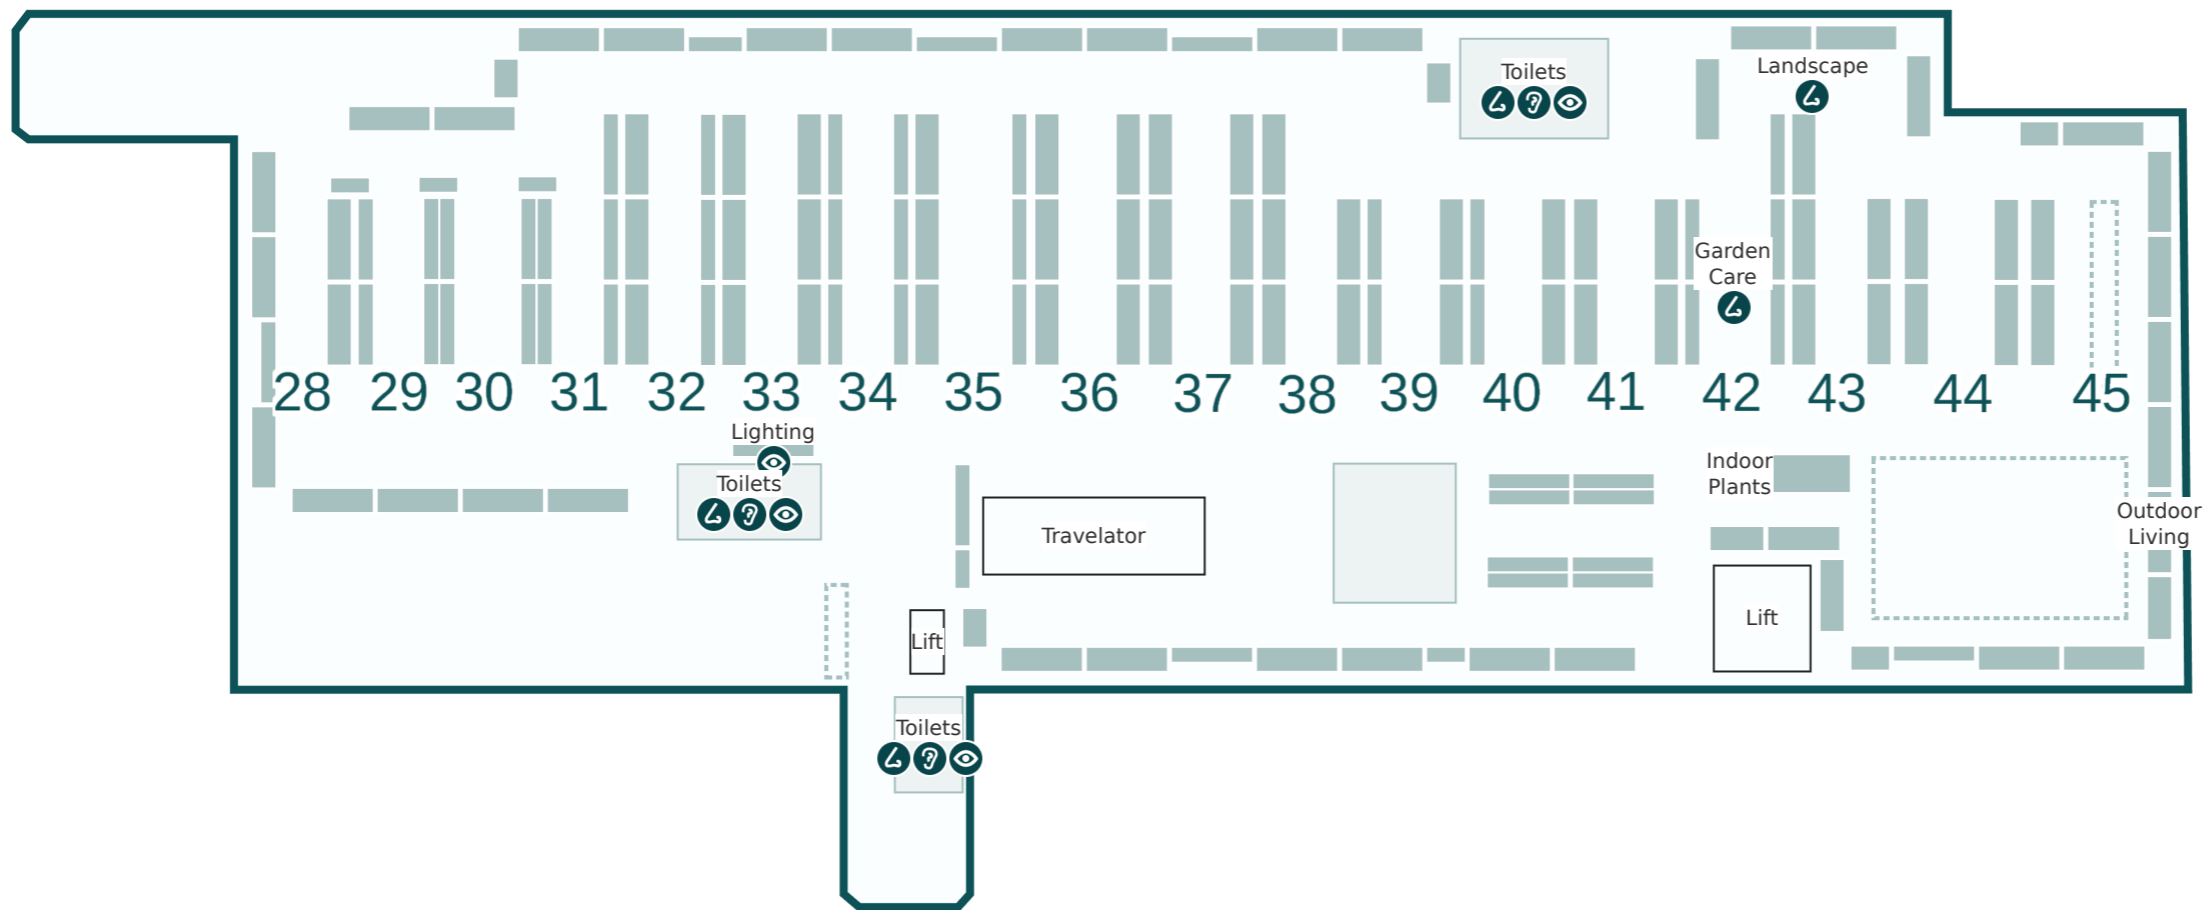

Ground

BUNNINGS Wellington Central

Map ID 9496-0010

Key

- i Service areas
- ? Louder sounds
- 👁 Brighter lights
- 👂 Stronger smells

Store Directory

Department	Aisle
BBQs	45-46
Bathroom	36-37 & 46-47
Building Supplies	25-26
Cleaning	12-14 & 27
Doors	27
Electrical	30-31 & 46
Garage Organisation	32 & 46
Garden Care	41-43
Garden Decor	44-45
Garden Tools	39 & 46
Hardware & Fixings	15-21 & 27
Indoor Plants	Refer to map - L1
Indoor Timber	22-23
Kitchen & Laundry	35 & 47-48
Ladders	25 & 27
Landscape	Refer to map - G, L1
Lighting	28-29
Outdoor Living	45
Paint	6, 9-11 & 27
Paint Accessories	6-8 & 10-11
Paint Desk	Refer to map - G
Plumbing	23-24
Power Garden	38 & 46
Special Orders Desk	Refer to map - G
Steel	27
Storage	26, 32-34 & 46
Toilets	Refer to map - L1
Tool Shop	1-5
Watering	40
Window Furnishings	49

Find products faster with the Bunnings Product Finder App

Level One

BUNNINGS Wellington Central

Map ID 9496-0010

Key

-  Service areas
-  Brighter lights
-  Louder sounds
-  Stronger smells

Store Directory

Department	Aisle
BBQs	45-46
Bathroom	36-37 & 46-47
Building Supplies	25-26
Cleaning	12-14 & 27
Doors	27
Electrical	30-31 & 46
Garage Organisation	32 & 46
Garden Care	41-43
Garden Decor	44-45
Garden Tools	39 & 46
Hardware & Fixings	15-21 & 27
Indoor Plants	Refer to map - L1
Indoor Timber	22-23
Kitchen & Laundry	35 & 47-48
Ladders	25 & 27
Landscape	Refer to map - G, L1
Lighting	28-29
Outdoor Living	45
Paint	6, 9-11 & 27
Paint Accessories	6-8 & 10-11
Paint Desk	Refer to map - G
Plumbing	23-24
Power Garden	38 & 46
Special Orders Desk	Refer to map - G
Steel	27
Storage	26, 32-34 & 46
Toilets	Refer to map - L1
Tool Shop	1-5
Watering	40
Window Furnishings	49