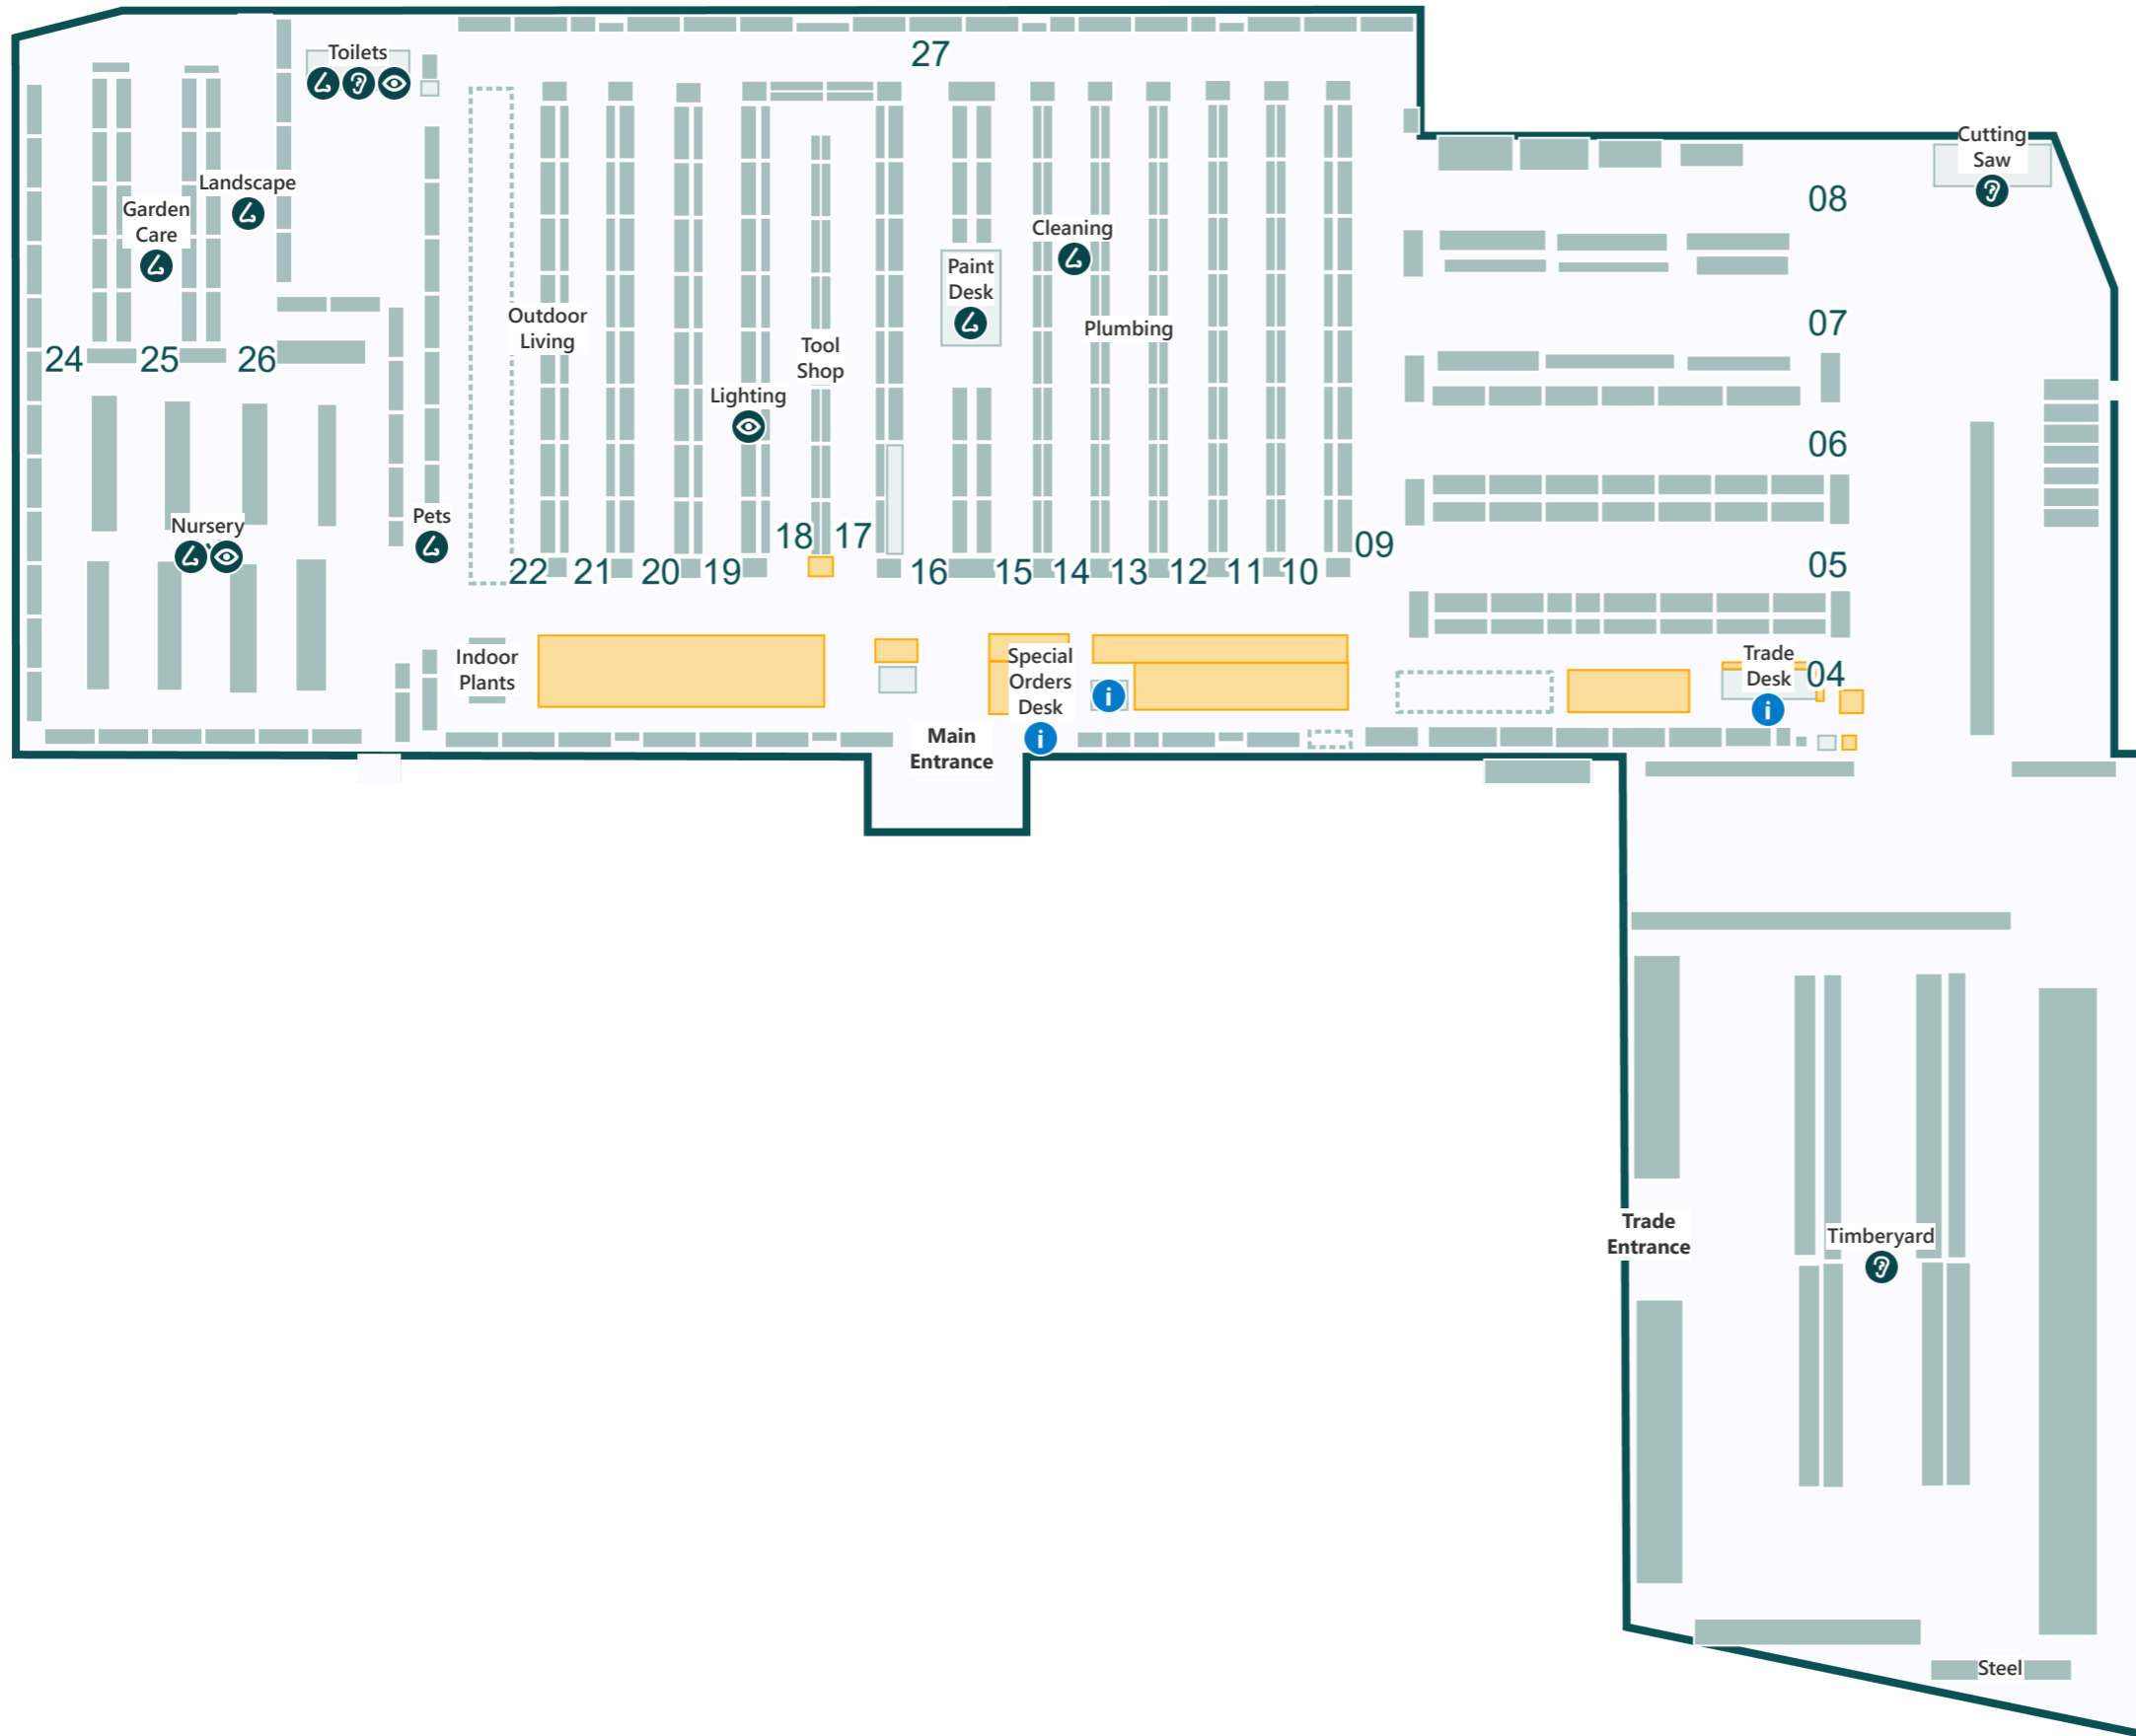

**Key**

- i Service areas
- ? Louder sounds
- 👁 Brighter lights
- 👃 Stronger smells

**Store Directory**

Department	Aisle
BBQs	22
Bathroom	13-14 & 27
Building Supplies	4-8
Cleaning	14
Cutting Saw	Refer to map
Doors	9
Electrical	19
Flooring	27
Garden Care	21 & 24-26
Garden Decor	24 & 26
Garden Tools	20
Hardware & Fixings	10-12
Indoor Plants	Refer to map
Indoor Timber	4
Kitchen & Laundry	4, 14 & 27
Ladders	9
Landscape	Refer to map
Lighting	19
Nursery	Refer to map
Outdoor Living	22 & 27
Paint	15-16
Paint Accessories	15
Paint Desk	Refer to map
Pets	22
Plumbing	13
Power Garden	20
Special Orders Desk	Refer to map
Steel	Refer to map
Storage	27
Timberyard	Refer to map
Toilets	Refer to map
Tool Shop	17-18
Trade Desk	Refer to map
Watering	21
Window Furnishings	12