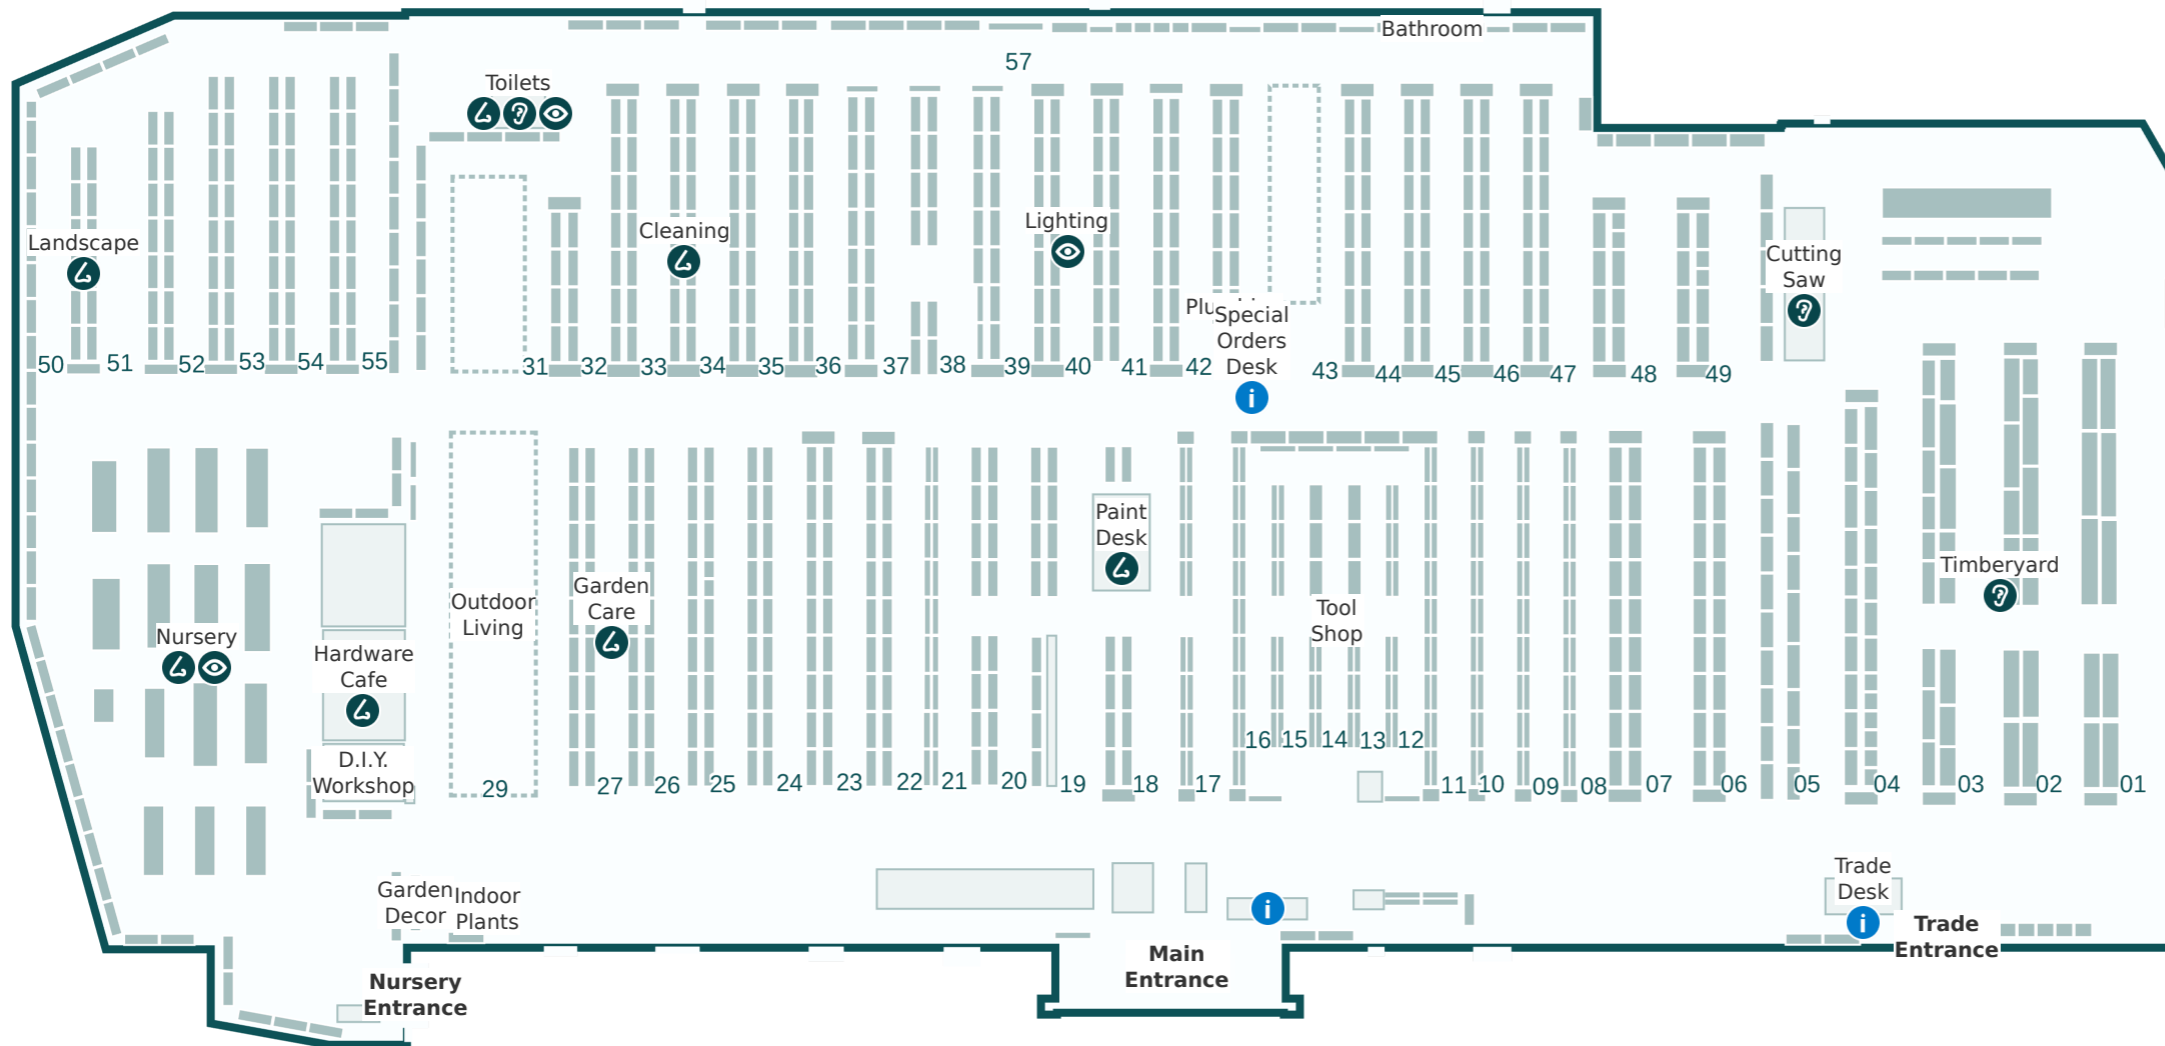

Key

- i Service areas
- ? Louder sounds
- 👁 Brighter lights
- 👂 Stronger smells

Store Directory

| Department | Aisle |
|---------------------|--------------|
| BBQs | 31 |
| Bathroom | Refer to map |
| Building Supplies | 47-49 |
| Cleaning | 33-34 |
| Cutting Saw | Refer to map |
| D.I.Y. Workshop | Refer to map |
| Doors | 8 |
| Electrical | 39 & 41-42 |
| Flooring | 37-38 |
| Garage Organisation | 35 |
| Garden Care | 27 |
| Garden Decor | Refer to map |
| Garden Tools | 25 |
| Hardware & Fixings | 8-11 |
| Hardware Cafe | Refer to map |
| Indoor Plants | Refer to map |
| Indoor Timber | 7 |
| Kitchen & Laundry | 43 |
| Ladders | 6 |
| Landscape | Refer to map |
| Lighting | 40 |
| Nursery | Refer to map |
| Outdoor Living | 29 & 32-33 |
| Paint | 18-21 |
| Paint Accessories | 17 |
| Paint Desk | Refer to map |
| Plumbing | 43-47 |
| Power Garden | 23-24 |
| Special Orders Desk | Refer to map |
| Storage | 36 |
| Timberyard | Refer to map |
| Toilets | Refer to map |
| Tool Shop | 12-16 |
| Trade Desk | Refer to map |
| Watering | 26 |
| Window Furnishings | 22 |