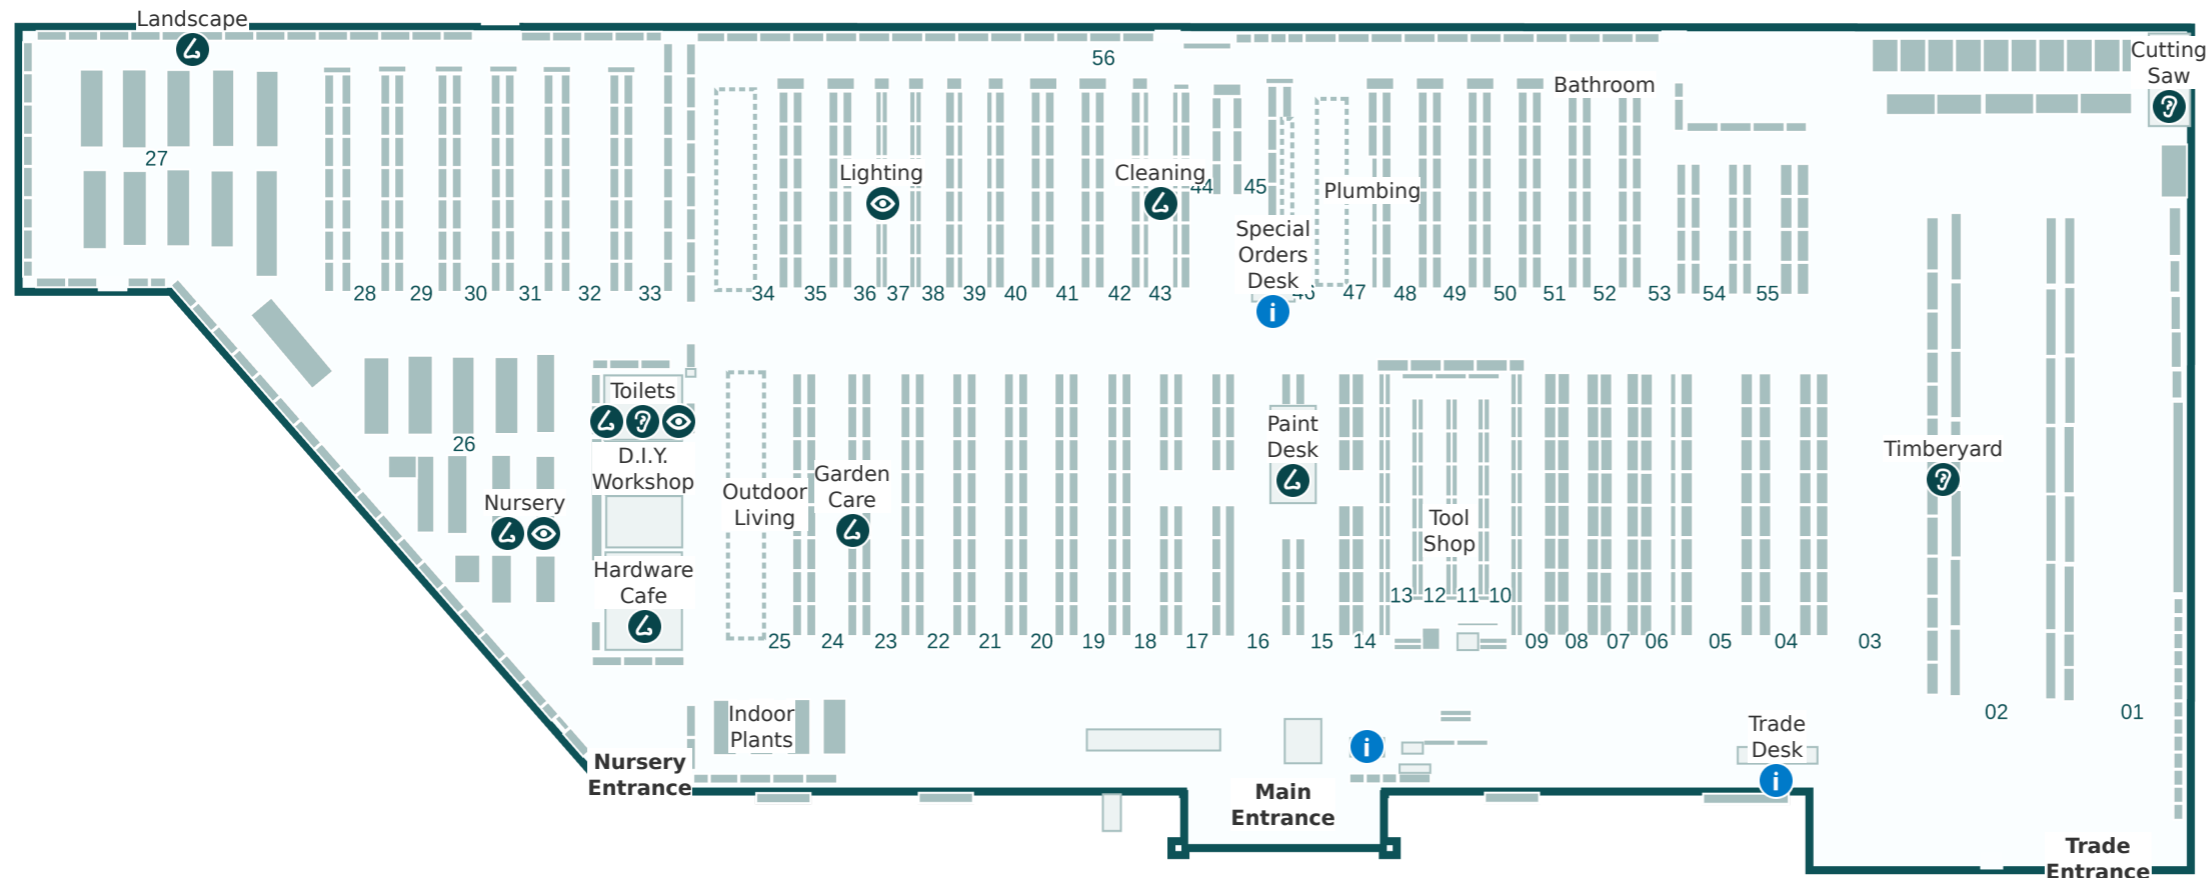

**Key**

- i Service areas
- 👁 Brighter lights
- 🔊 Louder sounds
- 👃 Stronger smells

**Store Directory**

Department	Aisle
BBQs	34
Bathroom	Refer to map
Building Supplies	1, 4 & 55
Cleaning	42-43
Cutting Saw	Refer to map
D.I.Y. Workshop	Refer to map
Doors	53
Electrical	37-39
Flooring	44-45
Garage Organisation	41
Garden Care	23-24
Garden Decor	21 & 24
Garden Tools	20-21
Hardware & Fixings	6-9 & 52
Hardware Cafe	Refer to map
Indoor Plants	Refer to map
Indoor Timber	5
Kitchen & Laundry	46
Ladders	54
Landscape	Refer to map
Lighting	36-38
Nursery	Refer to map
Outdoor Living	24-25 & 35
Paint	15-18
Paint Accessories	14-15
Paint Desk	Refer to map
Plumbing	47-51
Power Garden	19-20
Special Orders Desk	Refer to map
Steel	1
Storage	40-41
Timberyard	Refer to map
Toilets	Refer to map
Tool Shop	10-13
Trade Desk	Refer to map
Watering	22