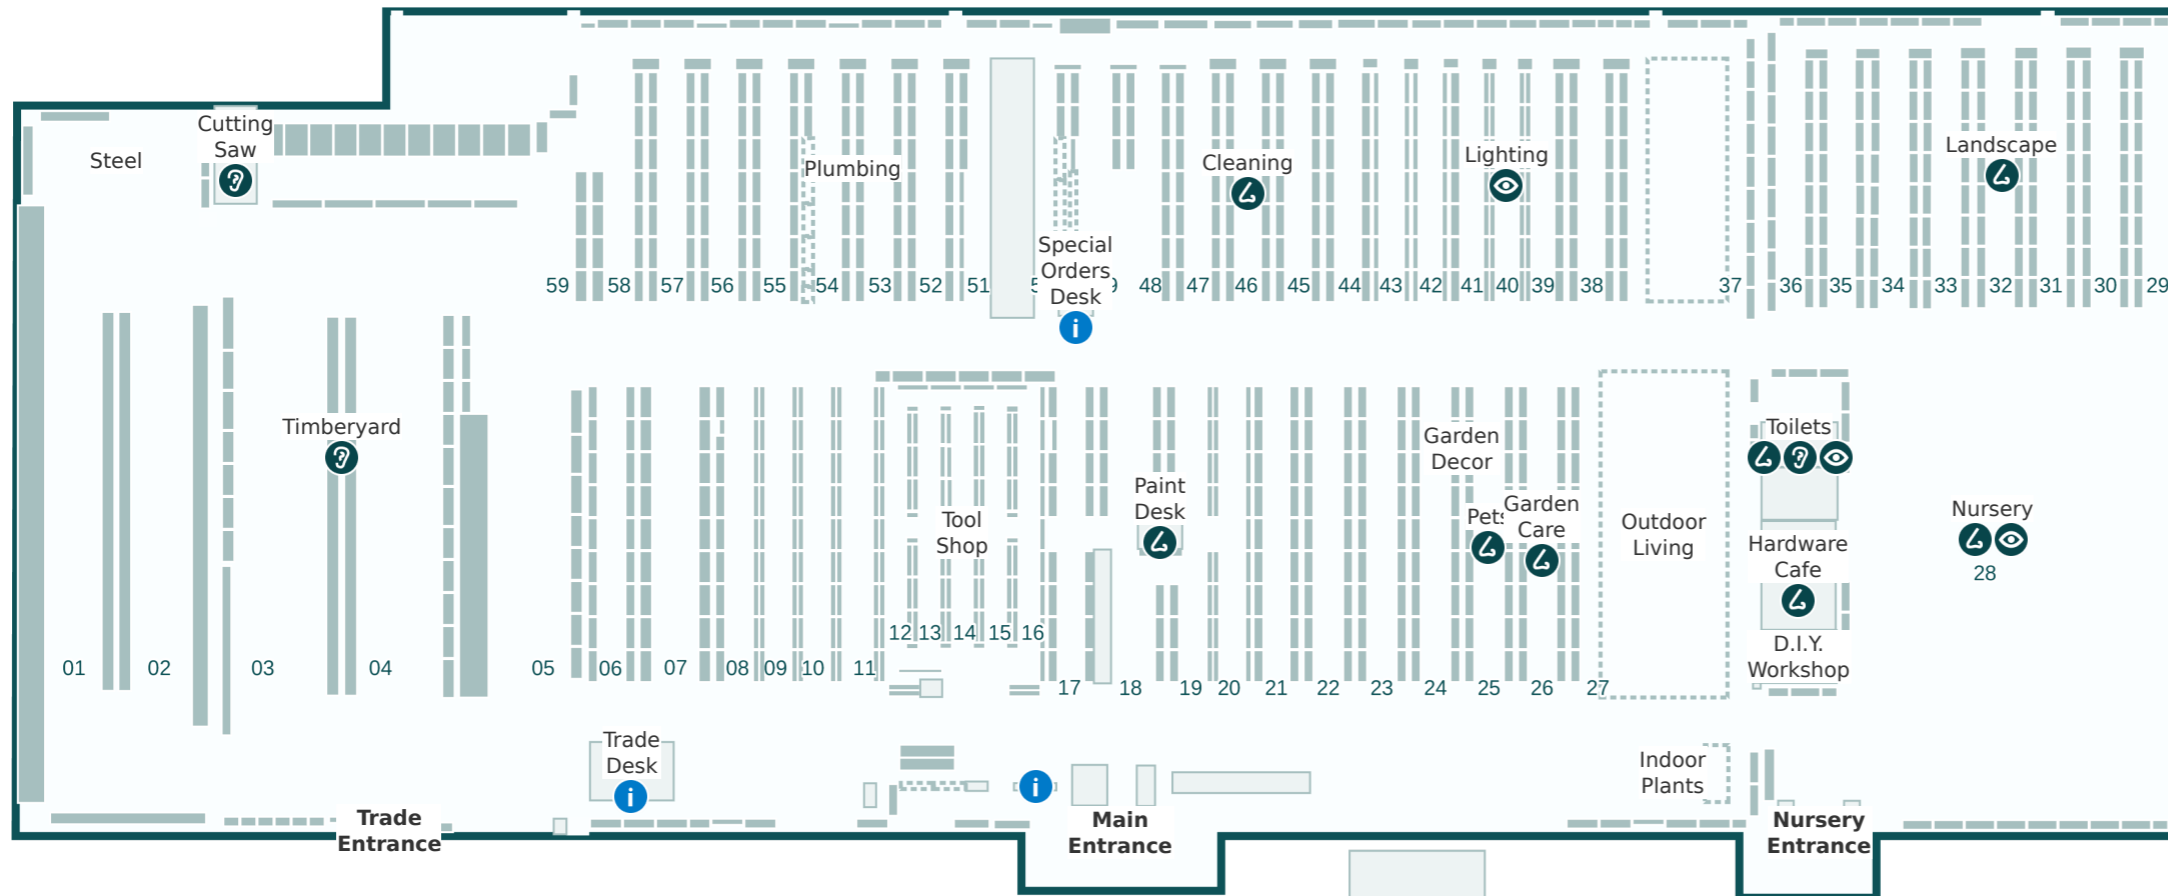

BUNNINGS
Christchurch Airport

Map ID 9532-0006

Key

- i Service areas
- 👁 Brighter lights
- 🔊 Louder sounds
- 👃 Stronger smells

Store Directory

Department	Aisle
BBQs	37
Bathroom	52
Building Supplies	6 & 58-59
Cleaning	46
Cutting Saw	Refer to map
D.I.Y. Workshop	Refer to map
Doors	8
Electrical	39 & 41-42
Flooring	47-49
Garage Organisation	45
Garden Care	26
Garden Decor	Refer to map
Garden Tools	23
Hardware & Fixings	8-11 & 58
Hardware Cafe	Refer to map
Indoor Plants	Refer to map
Indoor Timber	7
Kitchen & Laundry	47 & 50
Ladders	56-57
Landscape	Refer to map
Lighting	40
Nursery	Refer to map
Outdoor Living	27 & 38
Paint	17-19
Paint Accessories	19-20
Paint Desk	Refer to map
Pets	25
Plumbing	51 & 53-56
Power Garden	21-22
Special Orders Desk	Refer to map
Steel	Refer to map
Storage	44
Timberyard	Refer to map
Toilets	Refer to map
Tool Shop	12-16
Trade Desk	Refer to map
Watering	24
Window Furnishings	43